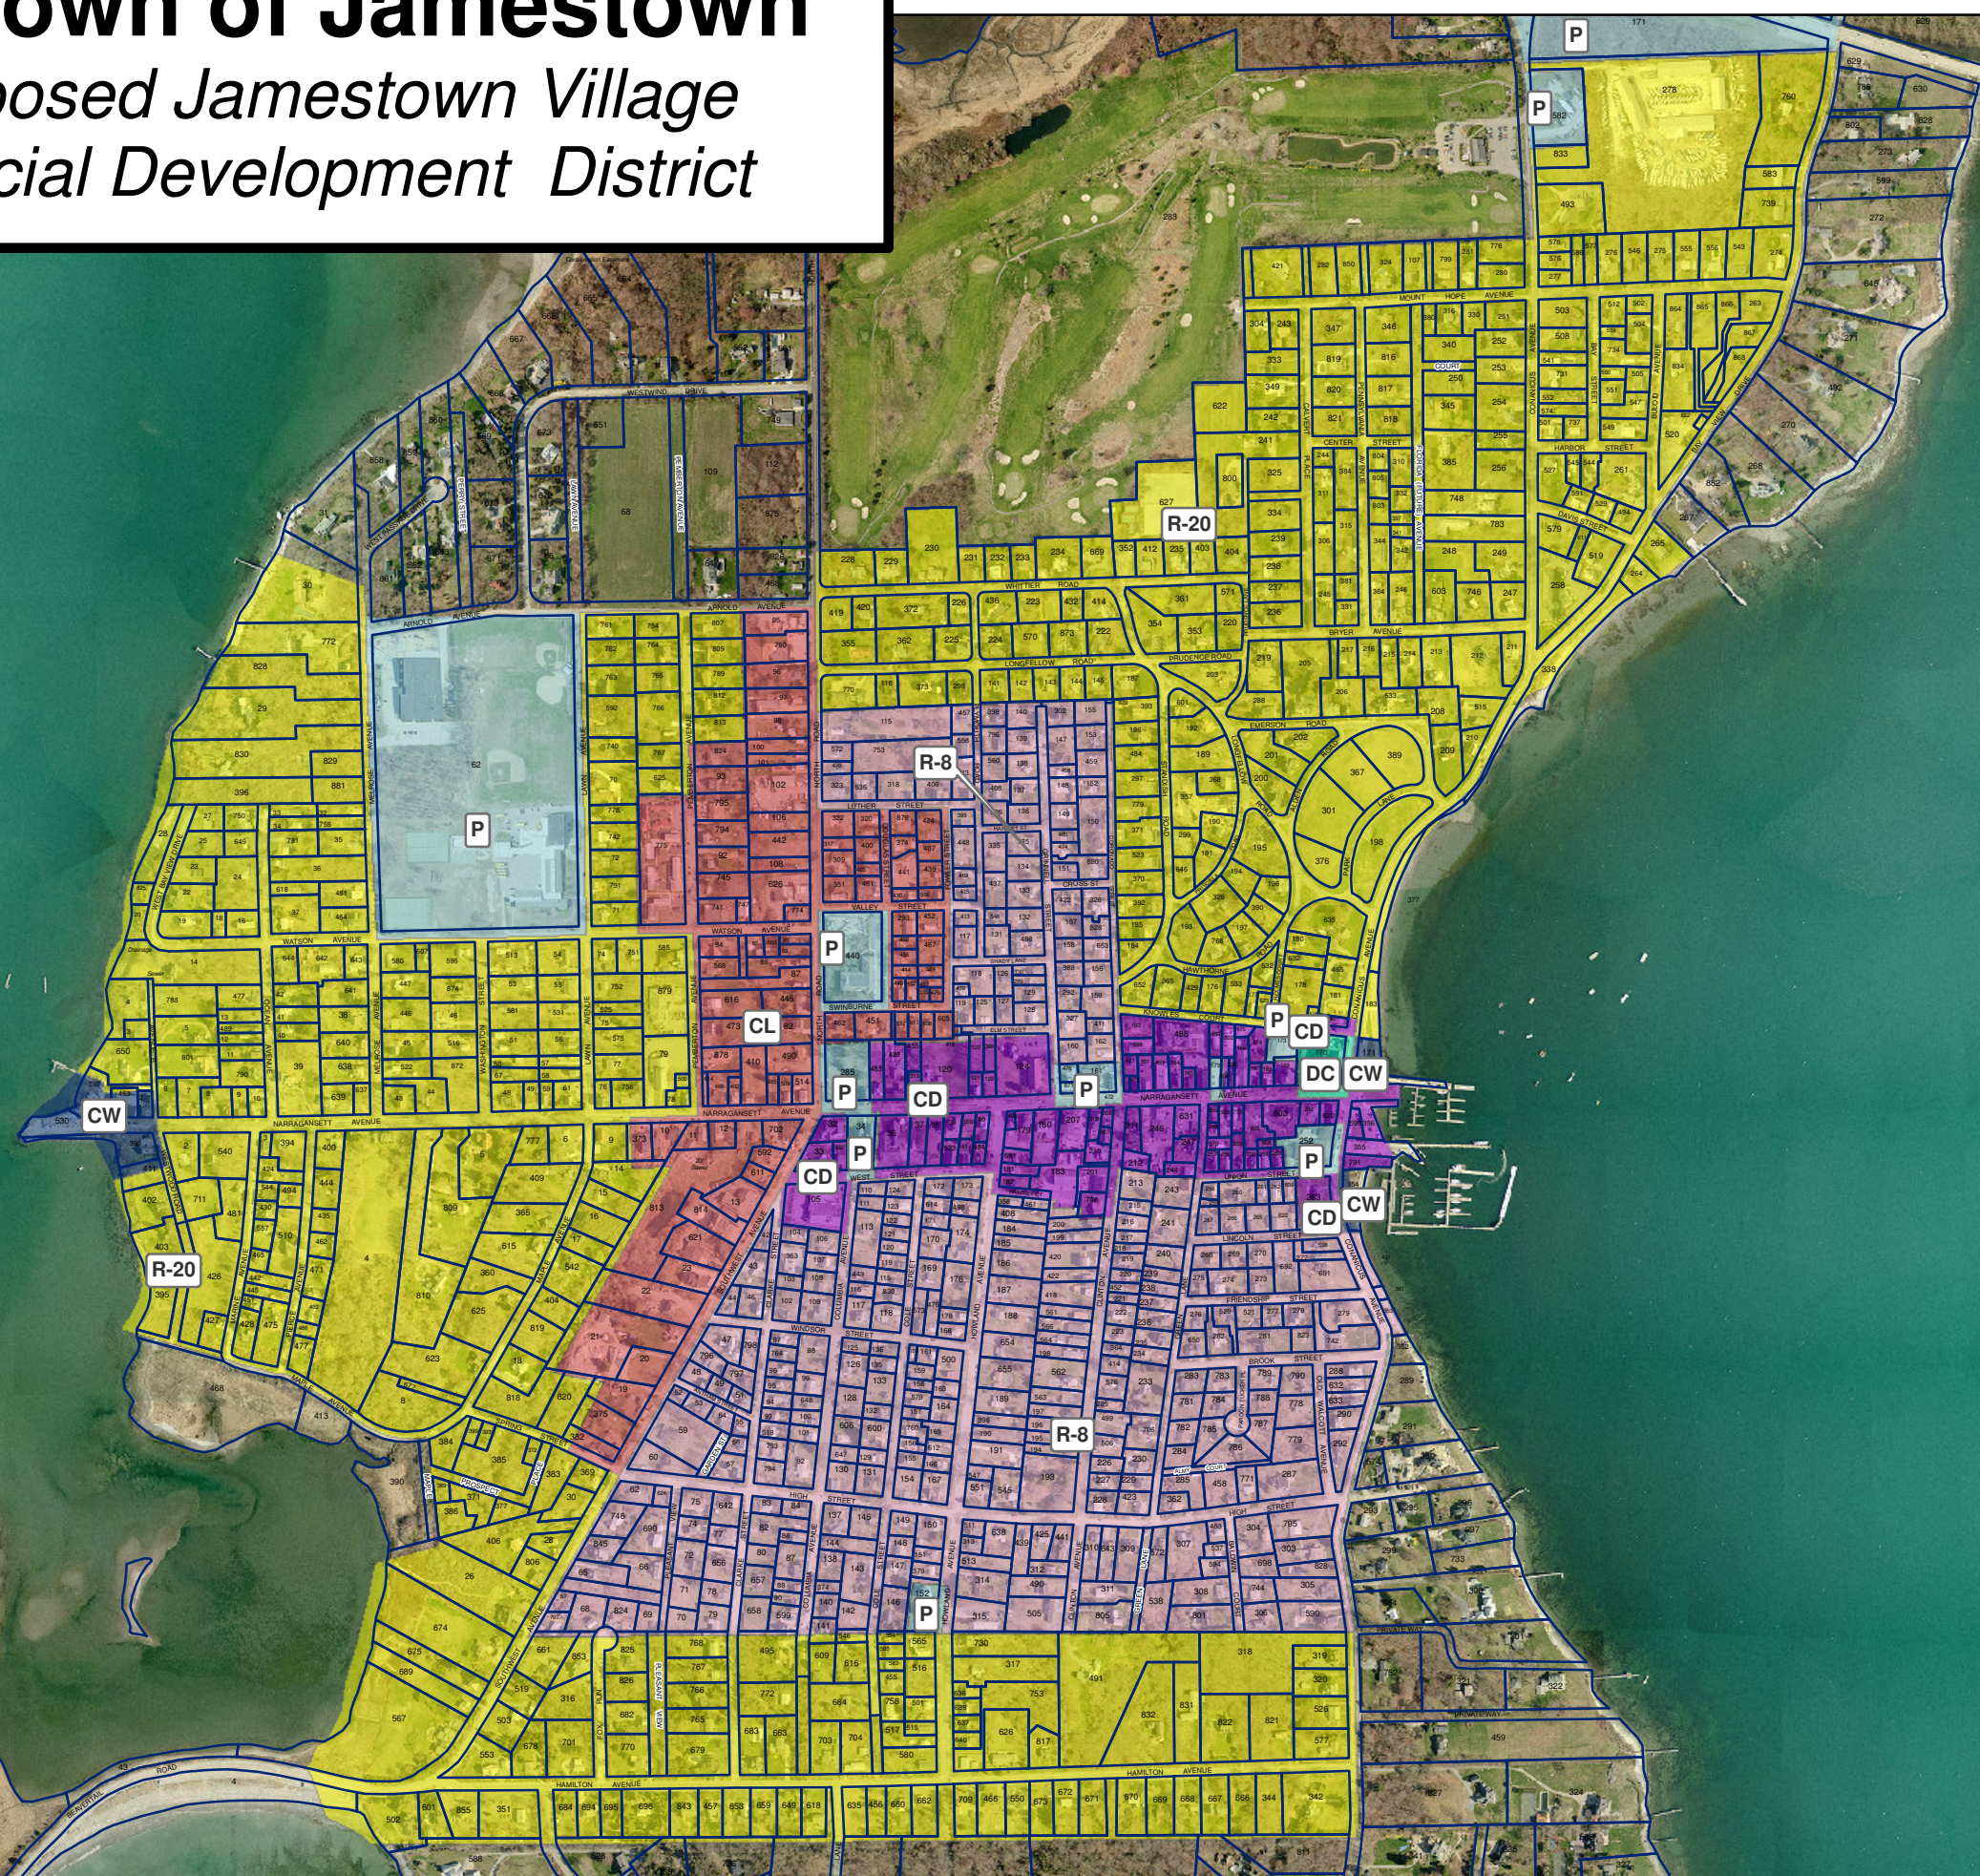

The Town of Jamestown

*Proposed Jamestown Village
Special Development District*

Legend
ZONING

- CD
- CL
- CW
- DC
- P
- R-20
- R-8

N

RIGIS
The Town of Jamestown
GIS Department
JJ 9/17/09