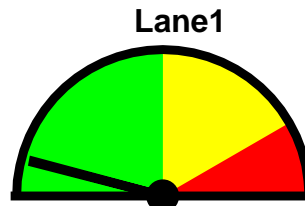

Percent Above Limit: 8.3%
Enforcement Rating: **LOW**