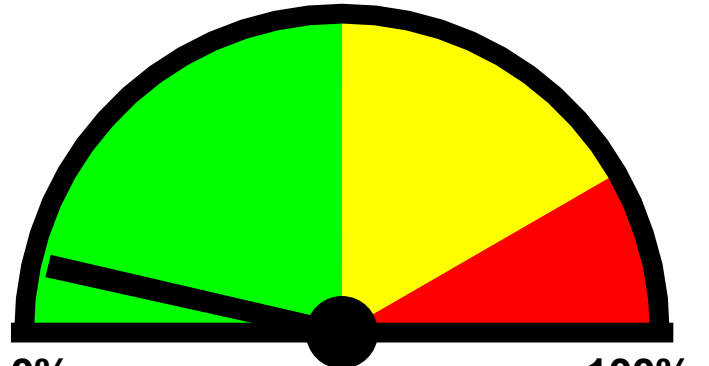

Analysis Dates:
 Saturday, November 2, 2024
 Tuesday, November 5, 2024

0% 100%
Posted Speed Limit: 25 MPH
Percentage Above Limit: 7.2%
Enforcement Rating: **LOW**

Requested By:
 Average # of Vehicles per day: 173
 Average (Mean) Speed: 18 mph