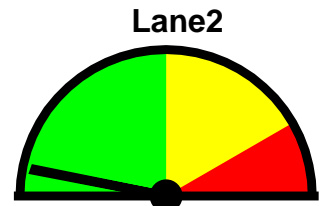

Analysis Dates:
 Saturday, November 2, 2024
 Tuesday, November 5, 2024

0% 100%
Posted Speed Limit: 25 MPH
Percentage Above Limit: 7.2%
Enforcement Rating: **LOW**

Requested By:
 Average # of Vehicles per day: 173
 Average (Mean) Speed: 18 mph

Percent Above Limit: 8.3%
Enforcement Rating: **LOW**

Percent Above Limit: 6.4%
Enforcement Rating: **LOW**

Combined

1-5	6-10	11-15	16-20	21-25	26-30	31-35	36-40	41-45	46-50	51-55	56-60	61-65	>65
0	17	155	342	143	41	10	0	0	0	0	0	0	0