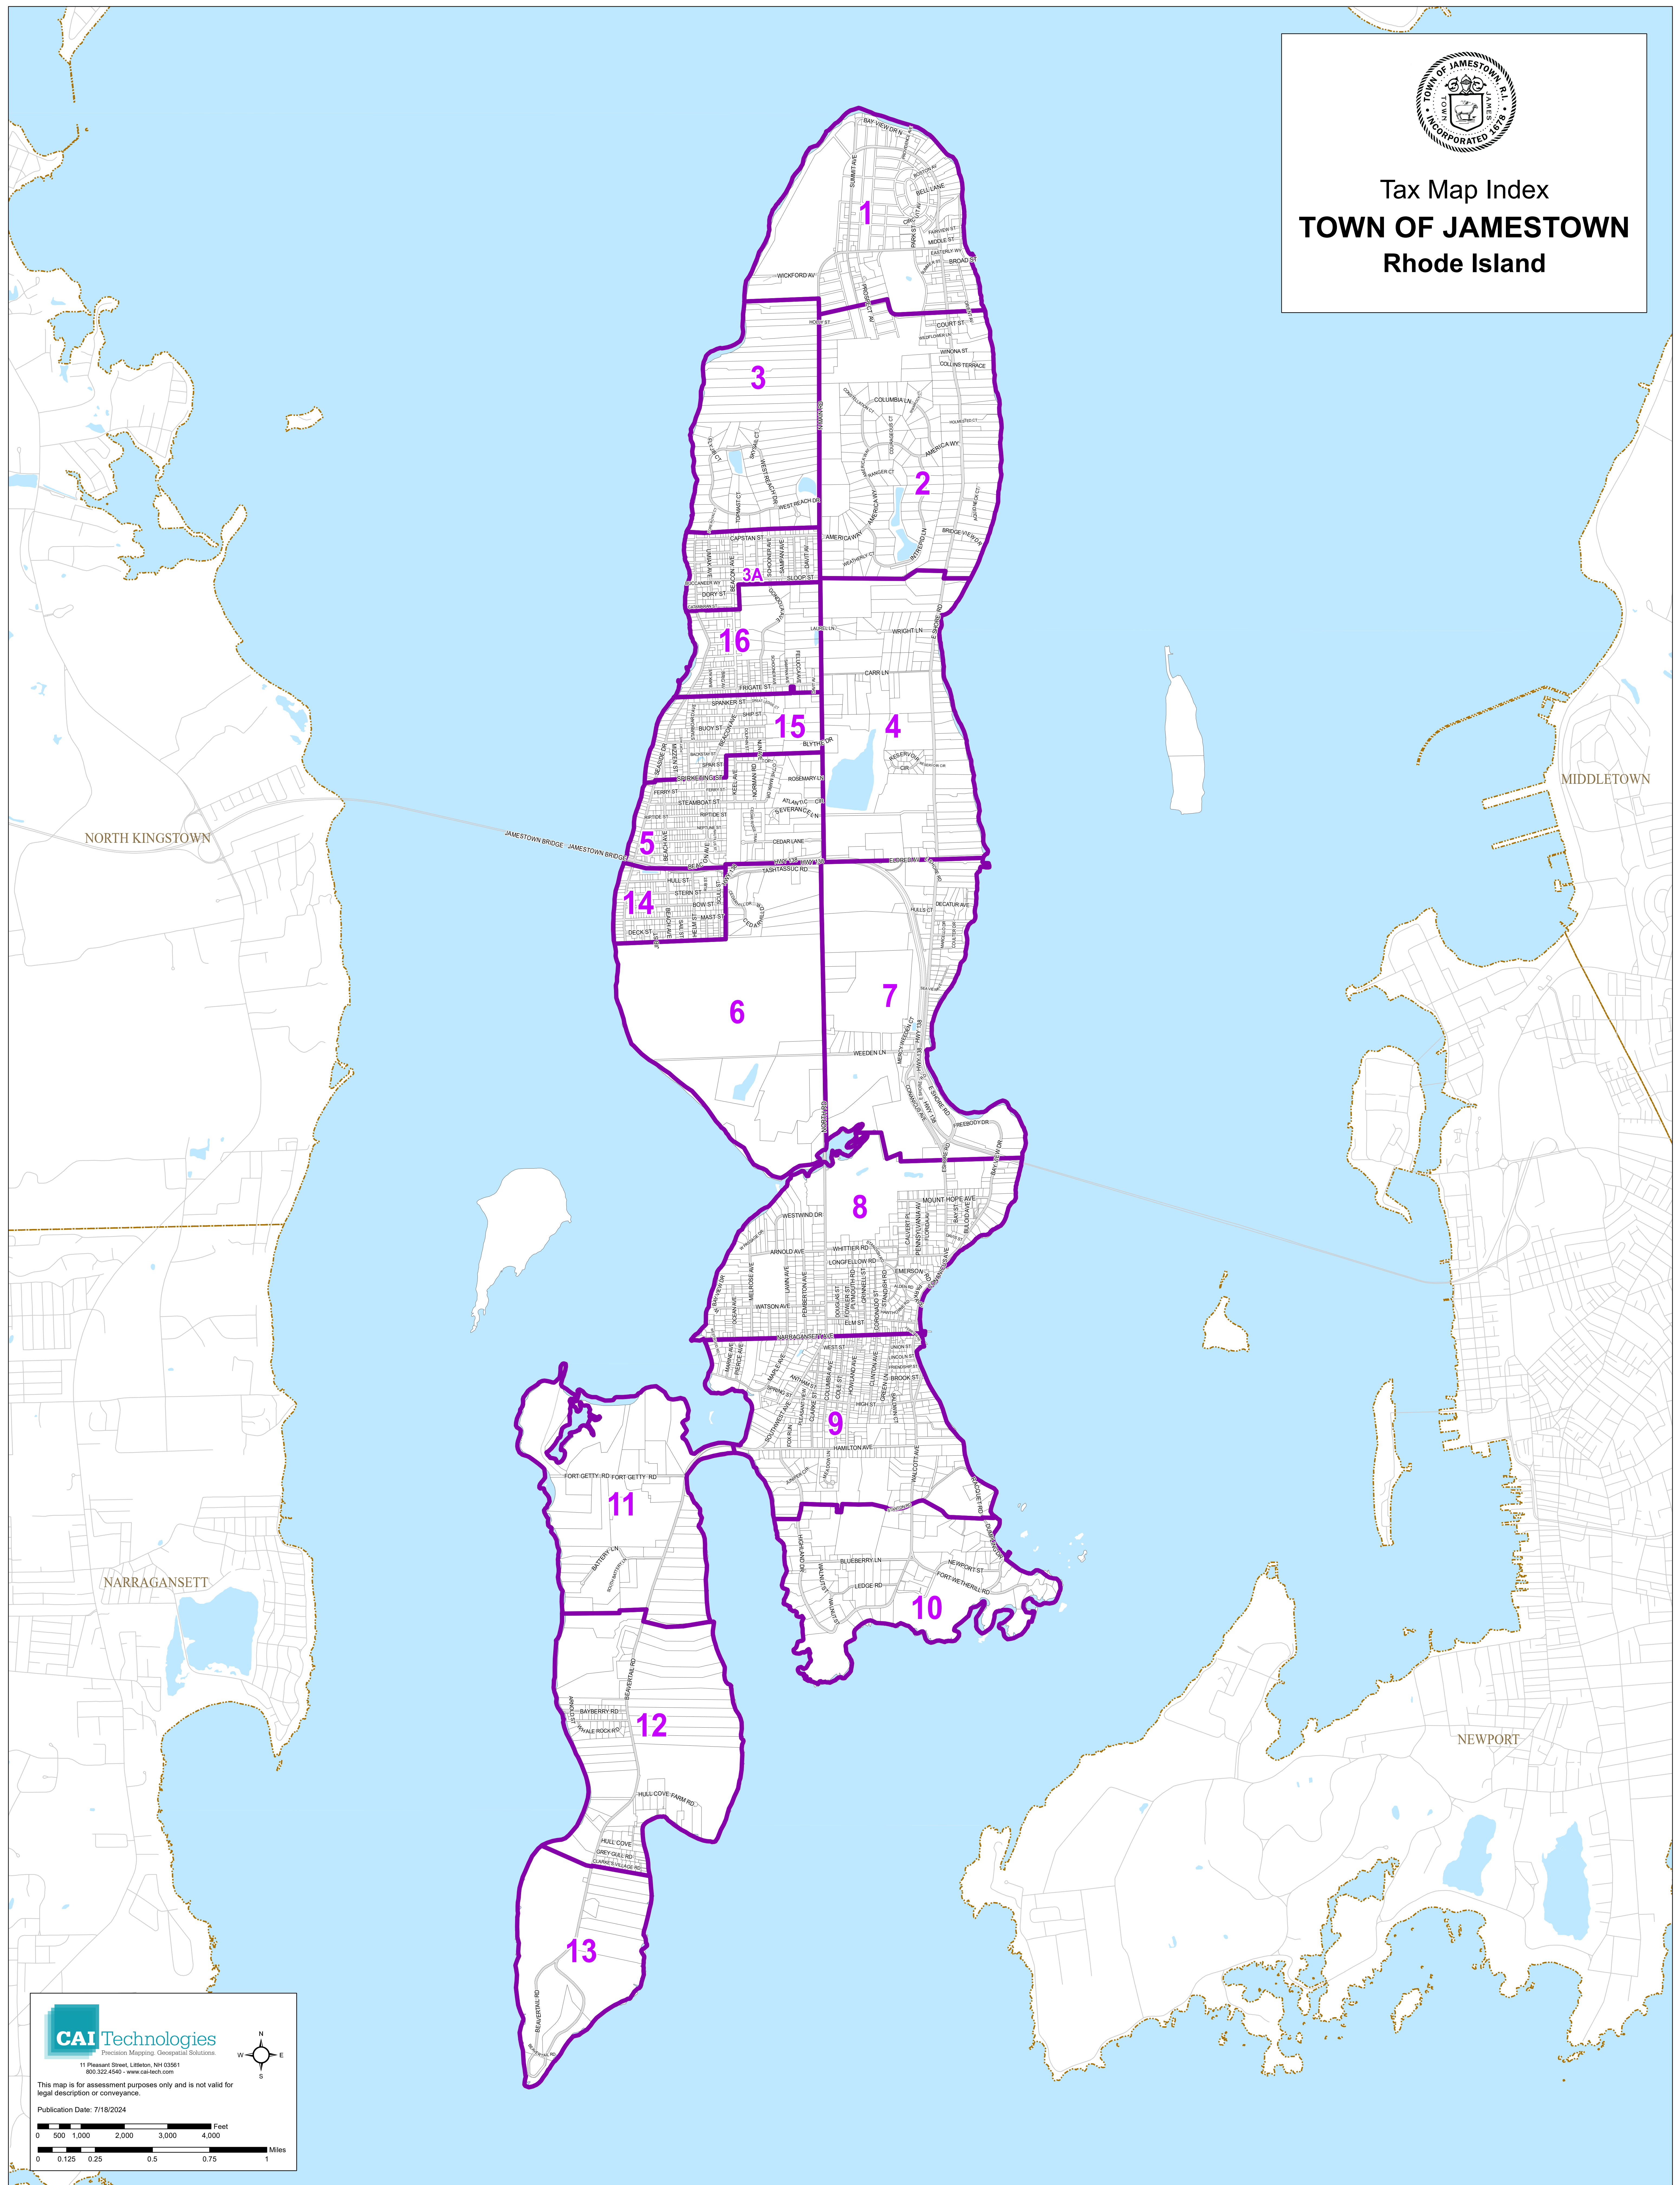

Tax Map Index  
**TOWN OF JAMESTOWN**  
Rhode Island

**CAI Technologies**  
Precision Mapping. Geospatial Solutions.  
11 Pleasant Street, Littleton, NH 03061  
800.322.4342 - www.cai-ri.com

This map is for assessment purposes only and is not valid for legal description or conveyance.  
Publication Date: 7/18/2024

0 500 1,000 2,000 3,000 4,000 Feet  
0 0.125 0.25 0.5 0.75 1 Miles