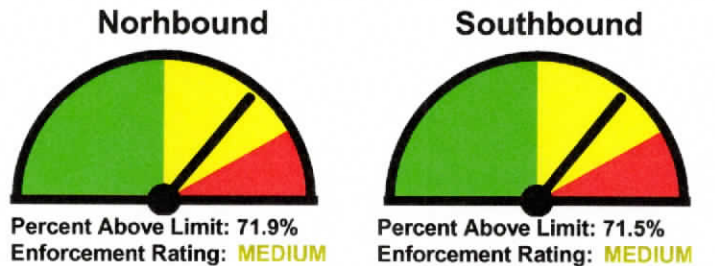

Requested By:
 Chief Campbell

Combined

1-5	6-10	11-15	16-20	21-25	26-30	31-35	36-40	41-45	46-50	51-55	56-60	61-65	>65
0	5	114	1168	1414	1366	2896	1944	540	98	12	0	0	0

85 percentile = 37

Norhbound

1-5	6-10	11-15	16-20	21-25	26-30	31-35	36-40	41-45	46-50	51-55	56-60	61-65	>65
0	5	60	559	714	670	1466	984	262	43	5	0	0	0