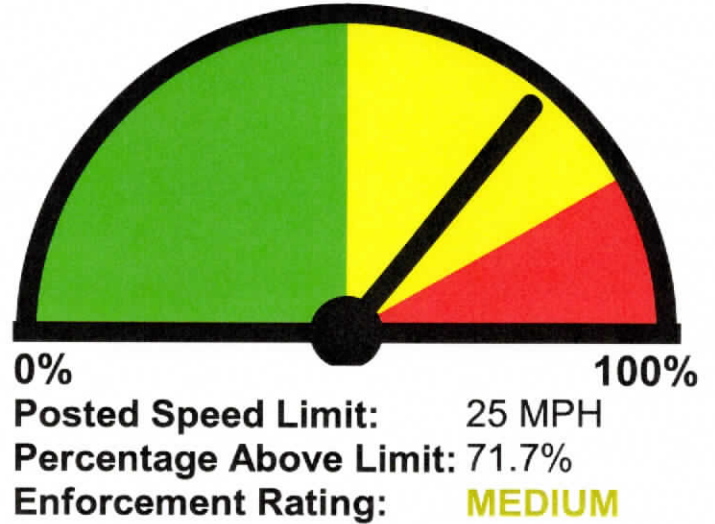

Jamestown Police Department

250 Conanicut Ave
 Jamestown, RI 02835
 (401) 423-1212

Speed Enforcement Evaluator

Location:
North Rd

Total Percentage of Enforceable Violations

Closest Cross Street:
 Sloop St

Analysis Dates:
 Tuesday, November 7, 2023
 Saturday, November 11, 2023

Requested By:
 Chief Campbell

Combined

1-5	6-10	11-15	16-20	21-25	26-30	31-35	36-40	41-45	46-50	51-55	56-60	61-65	>65
0	5	114	1168	1414	1366	2896	1944	540	98	12	0	0	0

85 percentile = 37

Norhbound

1-5	6-10	11-15	16-20	21-25	26-30	31-35	36-40	41-45	46-50	51-55	56-60	61-65	>65
0	5	60	559	714	670	1466	984	262	43	5	0	0	0