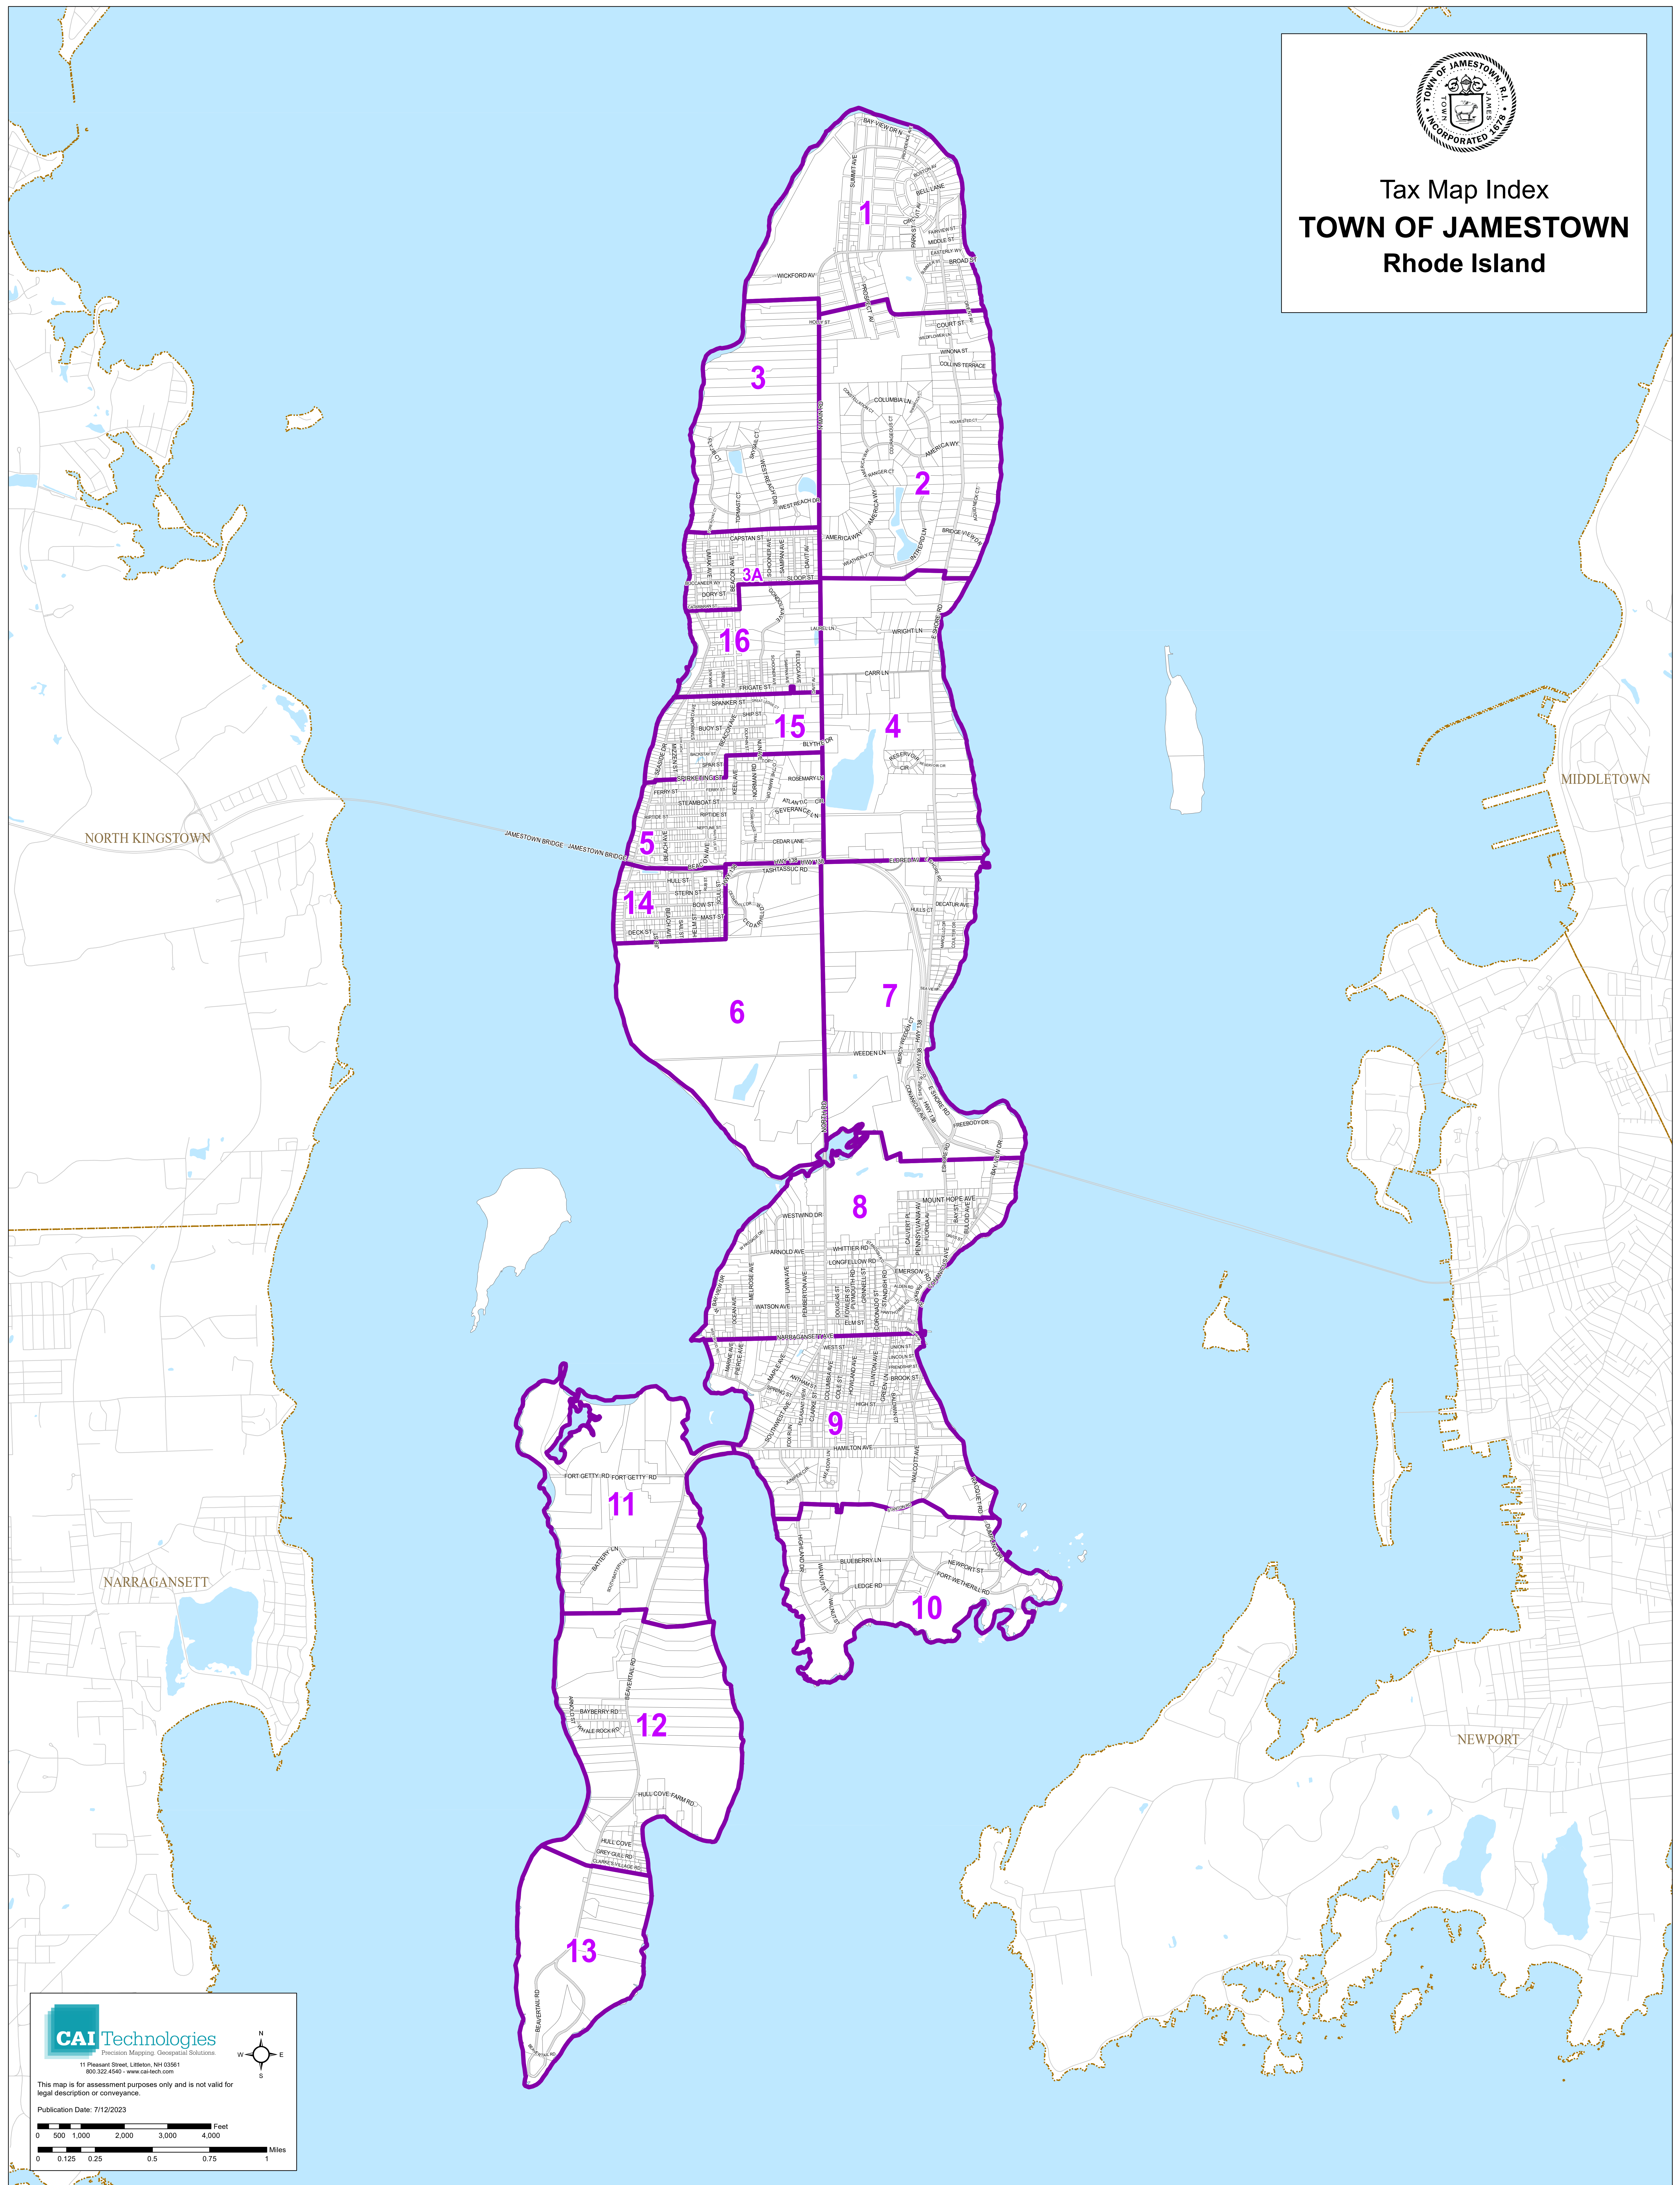

Tax Map Index
TOWN OF JAMESTOWN
Rhode Island

CAI Technologies
Precision Mapping. Geospatial Solutions.
11 Pleasant Street, Littleton, NH 03061
800.322.4340 • www.cai-tech.com

This map is for assessment purposes only and is not valid for legal description or conveyance.
Publication Date: 7/12/2023

0 500 1,000 2,000 3,000 4,000 Feet
0 0.125 0.25 0.5 0.75 1 Miles