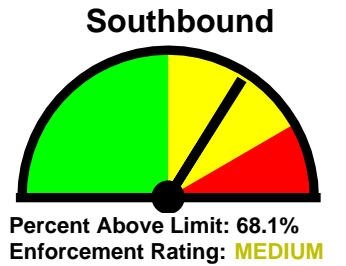

Combined

1-5	6-10	11-15	16-20	21-25	26-30	31-35	36-40	41-45	46-50	51-55	56-60	61-65	>65
0	4	51	505	2697	4949	2561	401	26	2	0	0	0	0

85 percentile = 31

Northbound

1-5	6-10	11-15	16-20	21-25	26-30	31-35	36-40	41-45	46-50	51-55	56-60	61-65	>65
0	3	24	252	1439	2233	940	111	7	1	0	0	0	0

85 percentile = 31

Southbound

1-5	6-10	11-15	16-20	21-25	26-30	31-35	36-40	41-45	46-50	51-55	56-60	61-65	>65
0	1	27	253	1258	2716	1621	290	19	1	0	0	0	0

85 percentile = 32