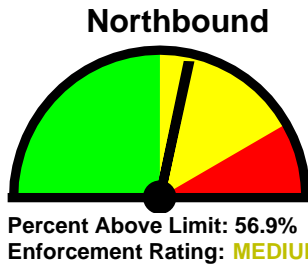

Jamestown Police Department

250 Conanicut Ave
Jamestown, RI, 02835
(401) 423-1212

Speed Enforcement Evaluator

Location:
Walcott Ave

**Total Percentage of
Enforceable Violations**

Closest Cross Street:
High Street

Analysis Dates:
Tuesday, September 19, 2023
Saturday, September 23, 2023

0% **100%**
Posted Speed Limit: 25 MPH
Percentage Above Limit: 63.1%
Enforcement Rating: **MEDIUM**

Requested By:
Average # of cars per day: 2487
Average (Mean) speed : 28 mph