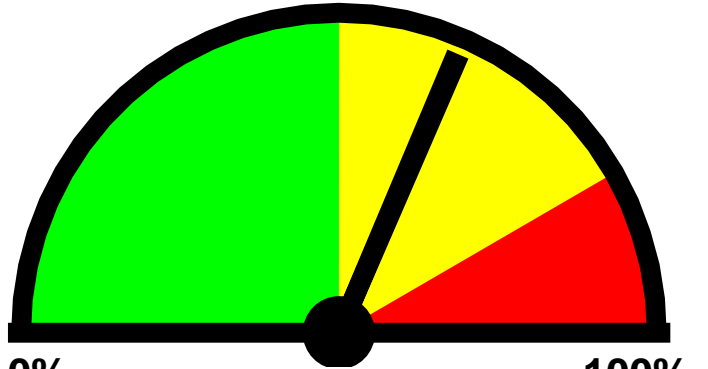

Analysis Dates:
Tuesday, September 19, 2023
Saturday, September 23, 2023

0% **100%**
Posted Speed Limit: 25 MPH
Percentage Above Limit: 63.1%
Enforcement Rating: **MEDIUM**

Requested By:
Average # of cars per day: 2487
Average (Mean) speed : 28 mph