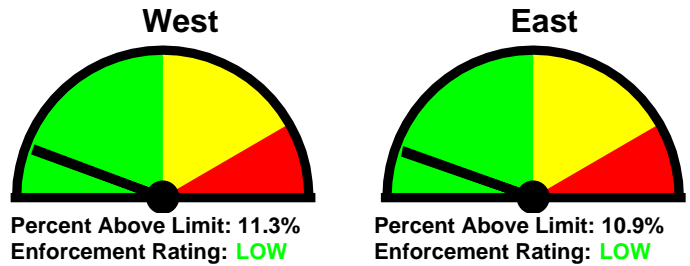

Analysis Dates:
Thursday, July 14, 2022
Wednesday, July 20, 2022

0% **100%**
Posted Speed Limit: 25 MPH
Percentage Above Limit: 11.1%
Enforcement Rating: LOW

Requested By:
Average #
of vehicles per day: 584
Average (mean) speed: 20
mph