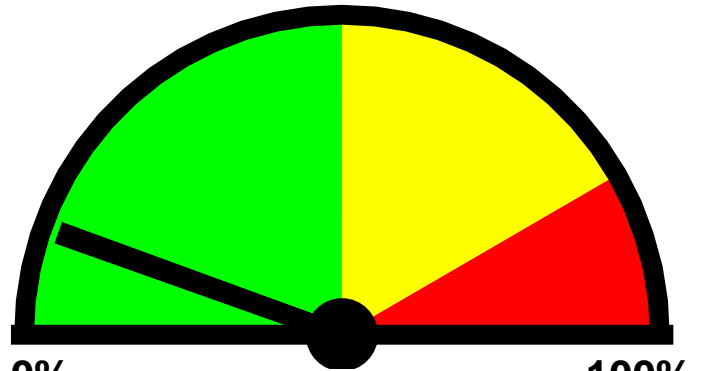

Analysis Dates:
Thursday, July 14, 2022
Wednesday, July 20, 2022

0% **100%**
Posted Speed Limit: 25 MPH
Percentage Above Limit: 11.1%
Enforcement Rating: LOW

Requested By:
Average #
of vehicles per day: 584
Average (mean) speed: 20
mph