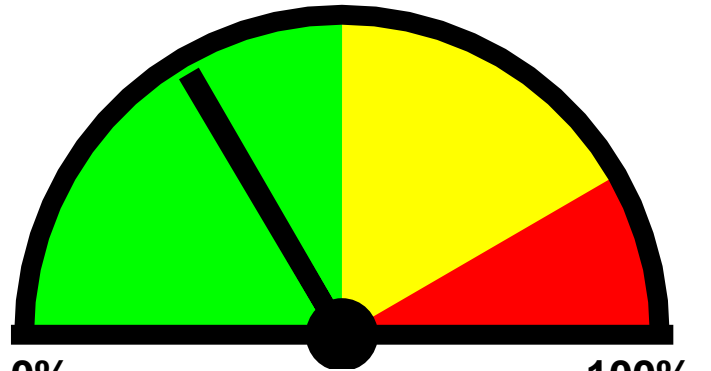

Thursday, March 24, 2022
Tuesday, March 29, 2022

Equipment Used:

Requested By:

Average # of vehicles per day: 267

Average (mean) speed: 23 mph

Total Percentage of
Enforceable Violations

0% **100%**
Posted Speed Limit: 25 MPH
Percentage Above Limit: 33.2%
Enforcement Rating: LOW

Westbound

Percent Above Limit: 25.7%
Enforcement Rating: LOW

Eastbound

Percent Above Limit: 38.8%
Enforcement Rating: LOW

Combined

1-5	6-10	11-15	16-20	21-25	26-30	31-35	36-40	41-45	46-50	51-55	56-60	61-65	>65
0	8	54	306	527	338	99	6	1	0	0	0	0	0