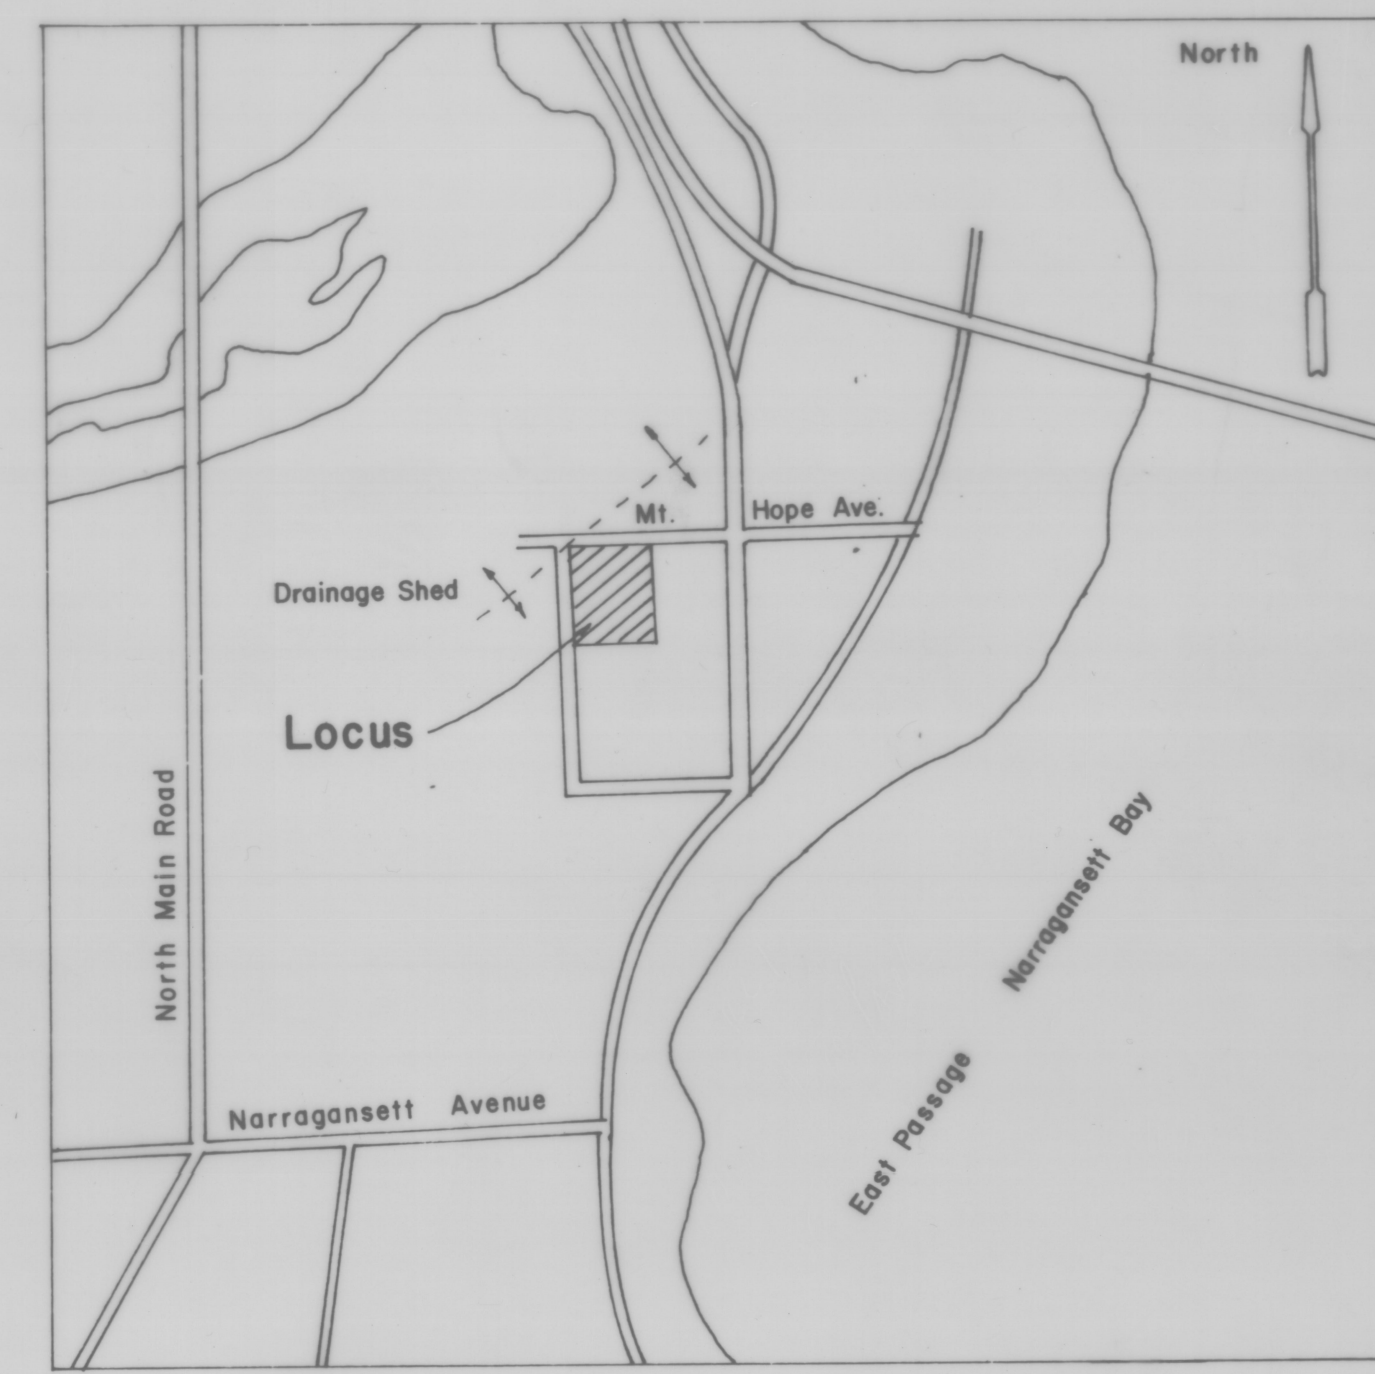

MOUNT HOPE PARK

4 Acres, 8 Lots, Zoned R20

Owned by John C. Rambijas & Sons Inc
Designed by Peter L. Ryan, PE

Preliminary Plat Filed June 15, 1977
Final Plat Filed July 20, 1977

*Approved By Planning Board
11/2/77
John J. Hulan Jr.
Chairman*

Plan & Profile
Pennsylvania Avenue

Scale
Vertical 1" = 4'
Horizontal 1" = 40'

Typical Section
Pennsylvania Avenue

No Scale