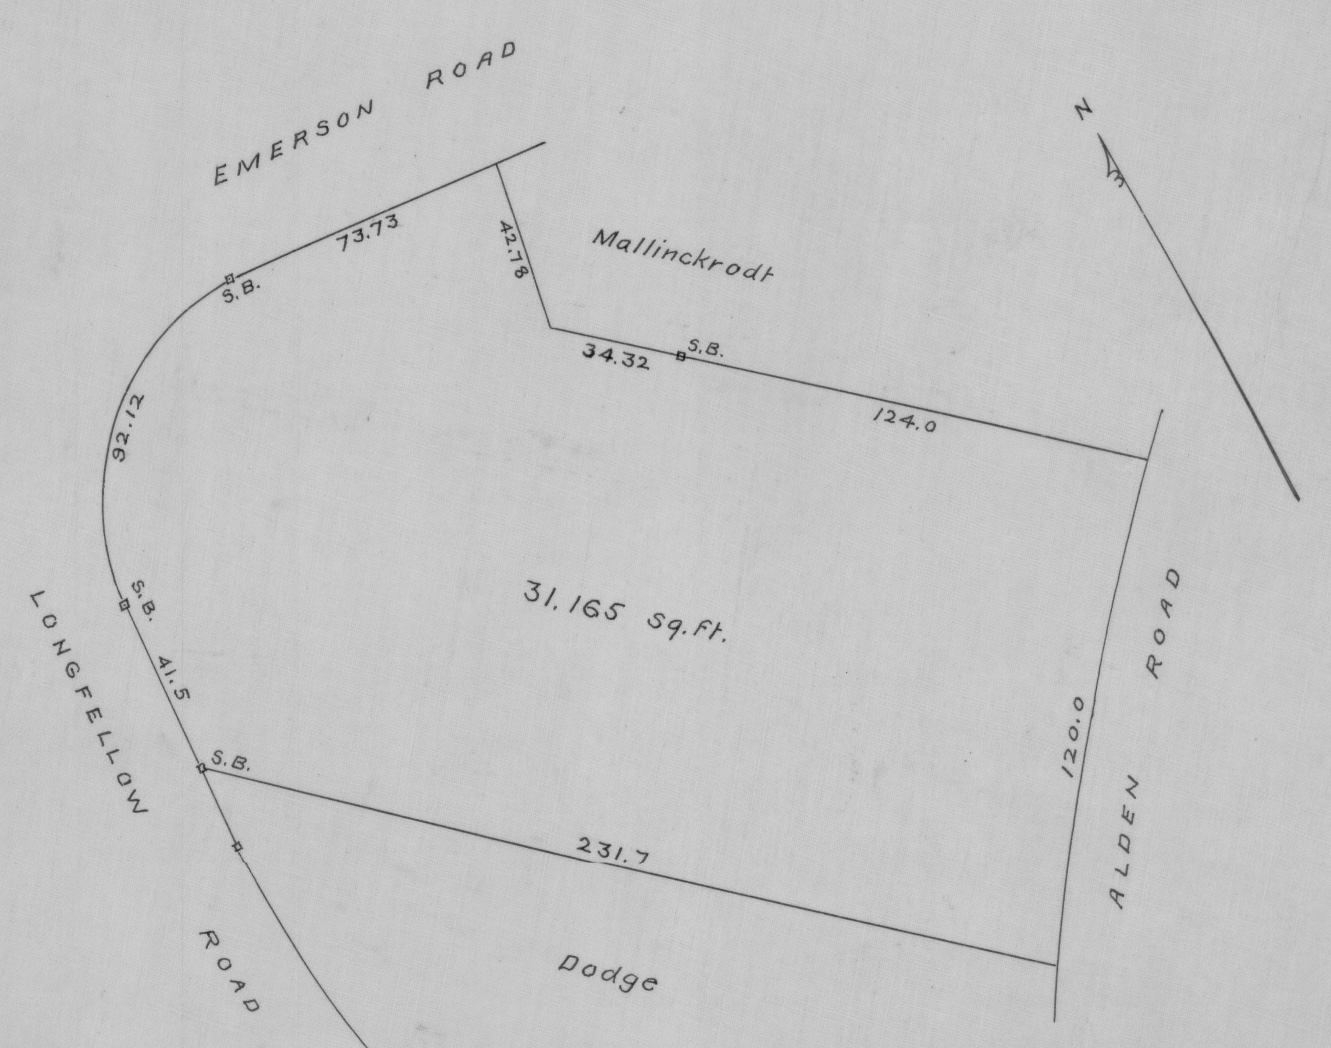

SURVEYED BY
 J. P. COTTON C.E. NEWPORT R. I.
 1889

Scale of feet
 100 200 300

HPF 274A

Surveyed by J. P. Cotton, C.E.
 Newport, R. I. Apr. 15, 1911.

Exhibit "A"

HPF 274A

Surveyed by J. P. Cotton, C.E.
 Newport, R. I. Nov. 20, 1912.