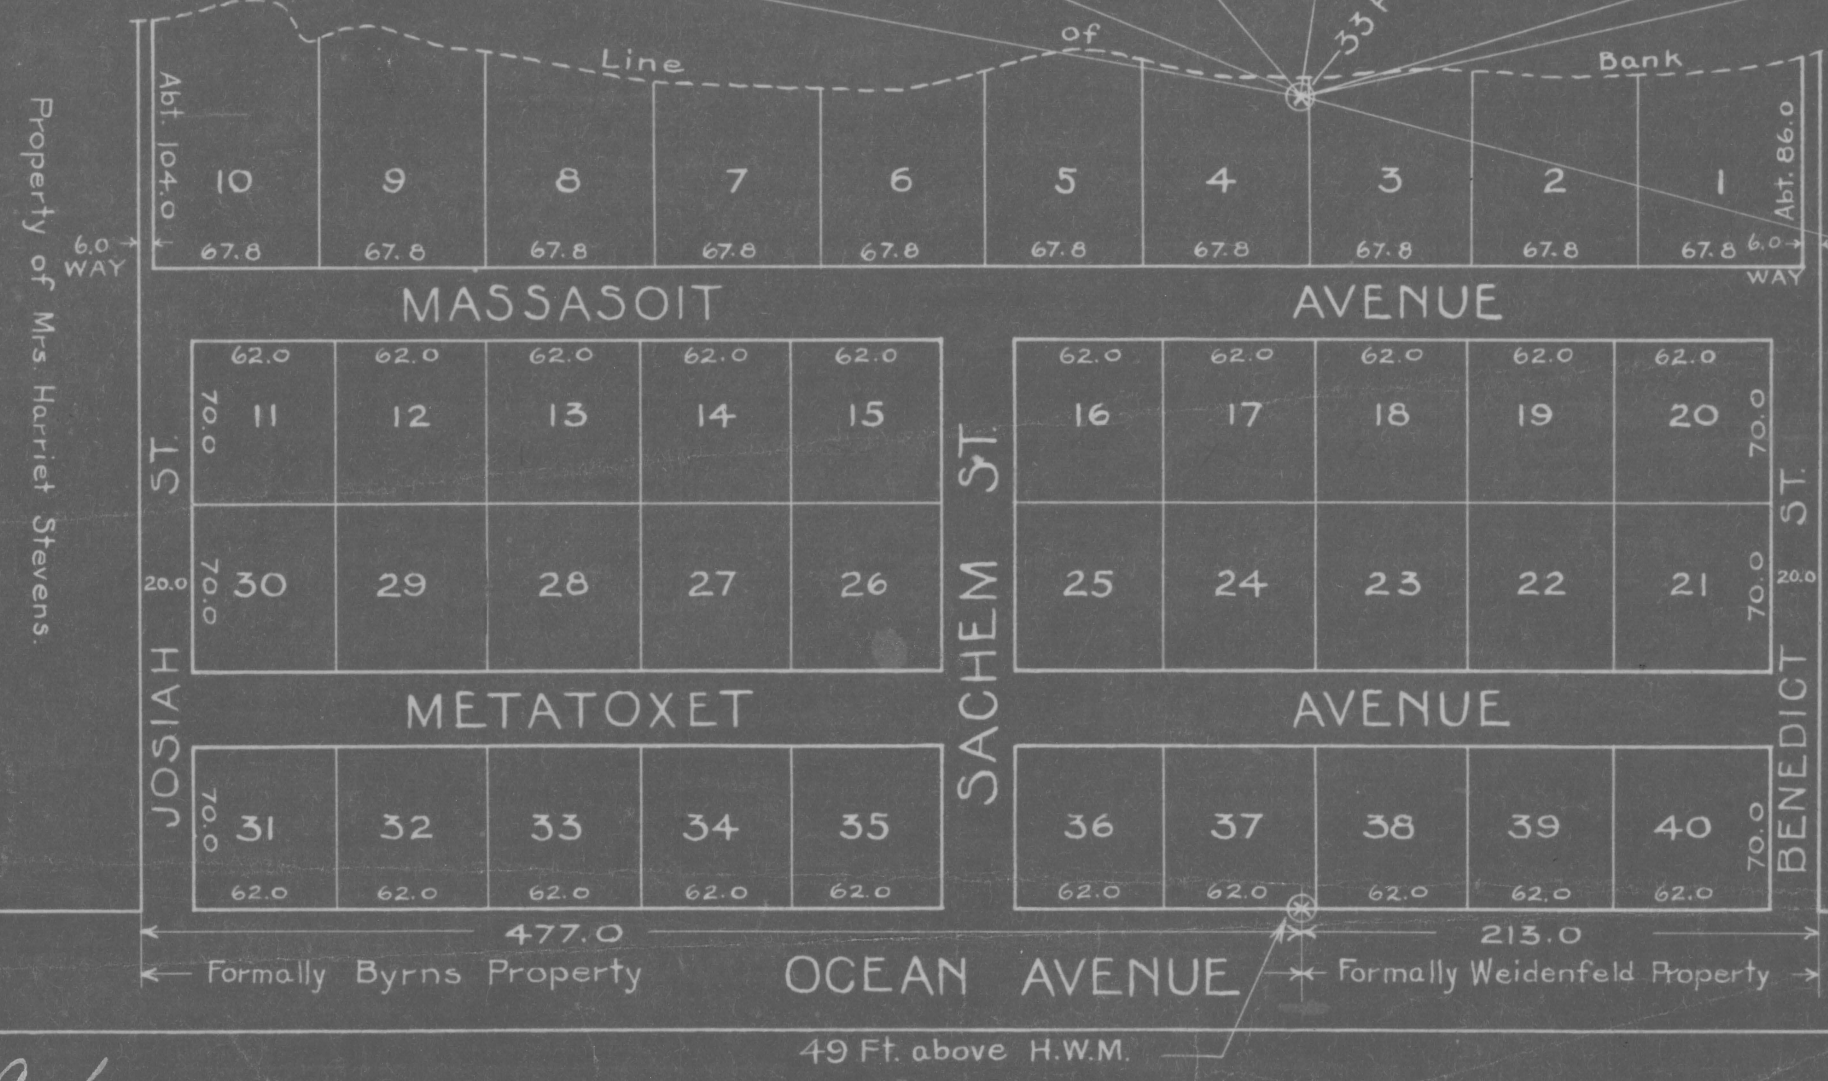

HPF 250B

*Certified Copy  
for filing at Town  
Clarks office  
Beaver Tail Park Co  
F. B. Rawson  
President*

**BEAVER TAIL PARK**

JAMESTOWN, R.I.  
BEAVER TAIL PARK CO. OWNERS  
517 HOWARD BLDG. PROVIDENCE, R.I.  
SCALE 1" = 80.0 FT. R.M. OMAN C.E.  
FEB. 1921

- No. 1 Fence Rock
- 2 Lucky Strike
- 3 Rip Rap
- 4 Old Slippery
- 5 Yellow Dirt
- X Swimming Pool