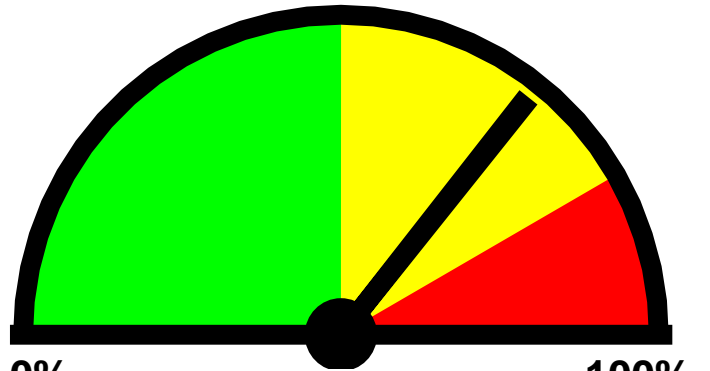

Requested By:
Average # of vehicles per day: 3,756
Average (mean) speed: 28 mph

Total Percentage of
Enforceable Violations

0% **100%**
Posted Speed Limit: 25 MPH
Enforcement Tolerance: 0 MPH
Enforcement Limit: 26 MPH & Up
Percentage Above Limit: 71.5%
Enforcement Rating: **MEDIUM**