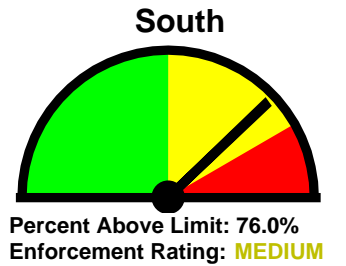

Combined

1-5	6-10	11-15	16-20	21-25	26-30	31-35	36-40	41-45	46-50	51-55	56-60	61-65	>65
0	11	69	828	4975	9881	4311	554	44	4	0	1	0	0

85 percentile = 31

North

1-5	6-10	11-15	16-20	21-25	26-30	31-35	36-40	41-45	46-50	51-55	56-60	61-65	>65
0	4	25	401	2574	3978	1505	160	18	2	0	1	0	0

85 percentile = 30

South

1-5	6-10	11-15	16-20	21-25	26-30	31-35	36-40	41-45	46-50	51-55	56-60	61-65	>65
0	7	44	427	2401	5903	2806	394	26	2	0	0	0	0

85 percentile = 31