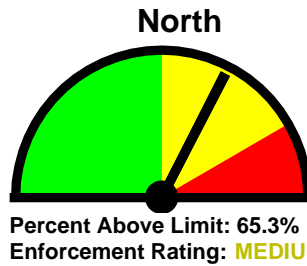

Jamestown Police Department

250 Conanicut Ave
Jamestown, RI, 02835
(401) 423-1212

Speed Enforcement Evaluator

Location:
Walcott Avenue

Closest Cross Street:
High Street

Analysis Dates:
Thursday, August 12, 2021
Wednesday, August 18, 2021

Requested By:
Average # of vehicles per day: 3,756
Average (mean) speed: 28 mph

Total Percentage of
Enforceable Violations

0% **100%**
Posted Speed Limit: 25 MPH
Enforcement Tolerance: 0 MPH
Enforcement Limit: 26 MPH & Up
Percentage Above Limit: 71.5%
Enforcement Rating: **MEDIUM**