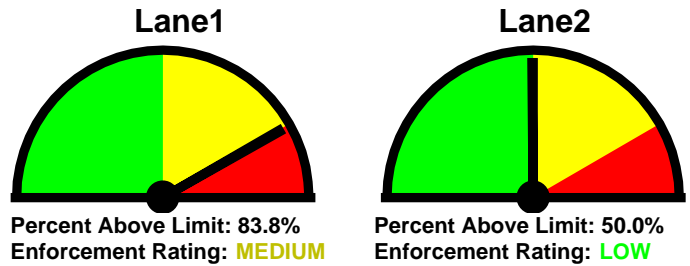

Jamestown Police Department

250 Conanicut Ave
Jamestown, RI, 02835
(401) 423-1212

Speed Enforcement Evaluator

Location:
138 East Jamestown Bridge

**Total Percentage of
Enforceable Violations**

Closest Cross Street:

Analysis Dates:
Friday, June 18, 2021
Wednesday, June 23, 2021

Requested By:
Average # of vehicles per day: 6050
Average (mean) speed: 55 MPH

Combined

1-30	31-35	36-40	41-45	46-50	51-55	56-60	61-65	66-70	71-75	76-80	81-85	86-90	>90
3324	1524	2662	4745	9936	14648	15227	12138	7144	2715	841	228	69	41

85 percentile = 65

Lane1

1-30	31-35	36-40	41-45	46-50	51-55	56-60	61-65	66-70	71-75	76-80	81-85	86-90	>90
3307	1524	2662	4743	9936	14645	15227	12138	7142	2715	841	224	63	37

85 percentile = 65

Lane2

1-30	31-35	36-40	41-45	46-50	51-55	56-60	61-65	66-70	71-75	76-80	81-85	86-90	>90
17	0	0	2	0	3	0	0	2	0	0	4	6	4

85 percentile = 88