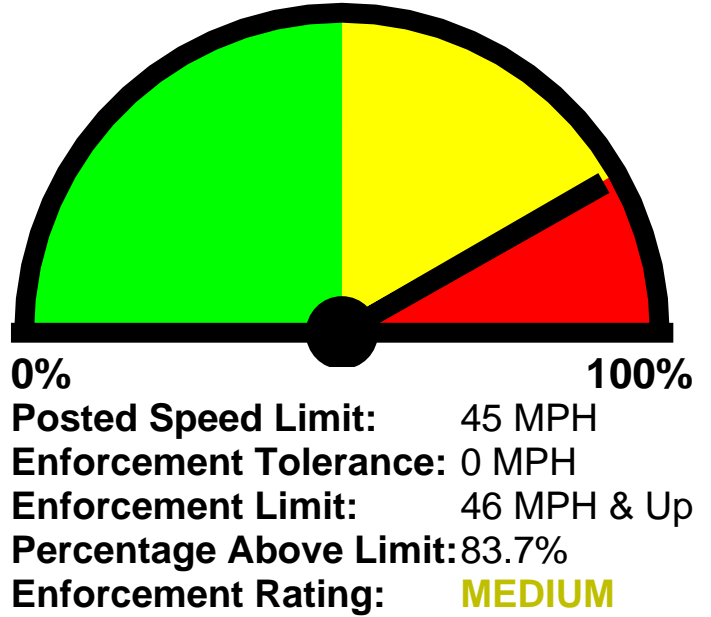

## Speed Enforcement Evaluator

**Location:**  
**138 East Jamestown Bridge**

**Total Percentage of  
Enforceable Violations**

**Closest Cross Street:**

**Analysis Dates:**  
Friday, June 18, 2021  
Wednesday, June 23, 2021

**Requested By:**  
Average # of vehicles per day: 6050  
Average (mean) speed: 55 MPH

Combined

1-30	31-35	36-40	41-45	46-50	51-55	56-60	61-65	66-70	71-75	76-80	81-85	86-90	>90
3324	1524	2662	4745	9936	14648	15227	12138	7144	2715	841	228	69	41

85 percentile = 65

Lane1

1-30	31-35	36-40	41-45	46-50	51-55	56-60	61-65	66-70	71-75	76-80	81-85	86-90	>90
3307	1524	2662	4743	9936	14645	15227	12138	7142	2715	841	224	63	37

85 percentile = 65

Lane2

1-30	31-35	36-40	41-45	46-50	51-55	56-60	61-65	66-70	71-75	76-80	81-85	86-90	>90
17	0	0	2	0	3	0	0	2	0	0	4	6	4