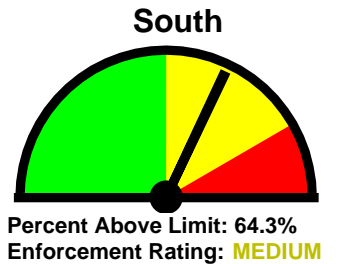

Combined

1-5	6-10	11-15	16-20	21-25	26-30	31-35	36-40	41-45	46-50	51-55	56-60	61-65	>65
0	97	1023	1479	1777	2635	1592	431	64	4	1	0	0	0

85 percentile = 31

North

1-5	6-10	11-15	16-20	21-25	26-30	31-35	36-40	41-45	46-50	51-55	56-60	61-65	>65
0	81	619	869	1235	1387	428	79	4	0	0	0	0	0

85 percentile = 29

South

1-5	6-10	11-15	16-20	21-25	26-30	31-35	36-40	41-45	46-50	51-55	56-60	61-65	>65
0	16	404	610	542	1248	1164	352	60	4	1	0	0	0

85 percentile = 33