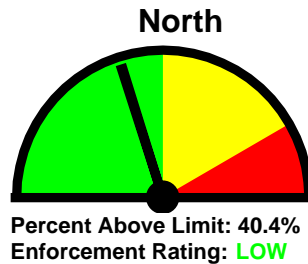

Analysis Dates:
 Thursday, June 3, 2021
 Wednesday, June 9, 2021

Requested By:
 Average # of cars per day: 792
 Average (Mean) speed: 25 mph

0% **100%**
Posted Speed Limit: 25 MPH
Enforcement Tolerance: 0 MPH
Enforcement Limit: 26 MPH & Up
Percentage Above Limit: 51.9%
Enforcement Rating: **MEDIUM**