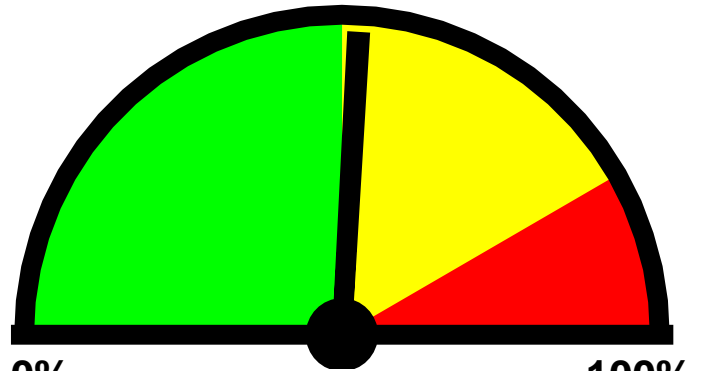

Analysis Dates:
 Thursday, June 3, 2021
 Wednesday, June 9, 2021

Requested By:
 Average # of cars per day: 792
 Average (Mean) speed: 25 mph

0% **100%**
Posted Speed Limit: 25 MPH
Enforcement Tolerance: 0 MPH
Enforcement Limit: 26 MPH & Up
Percentage Above Limit: 51.9%
Enforcement Rating: **MEDIUM**