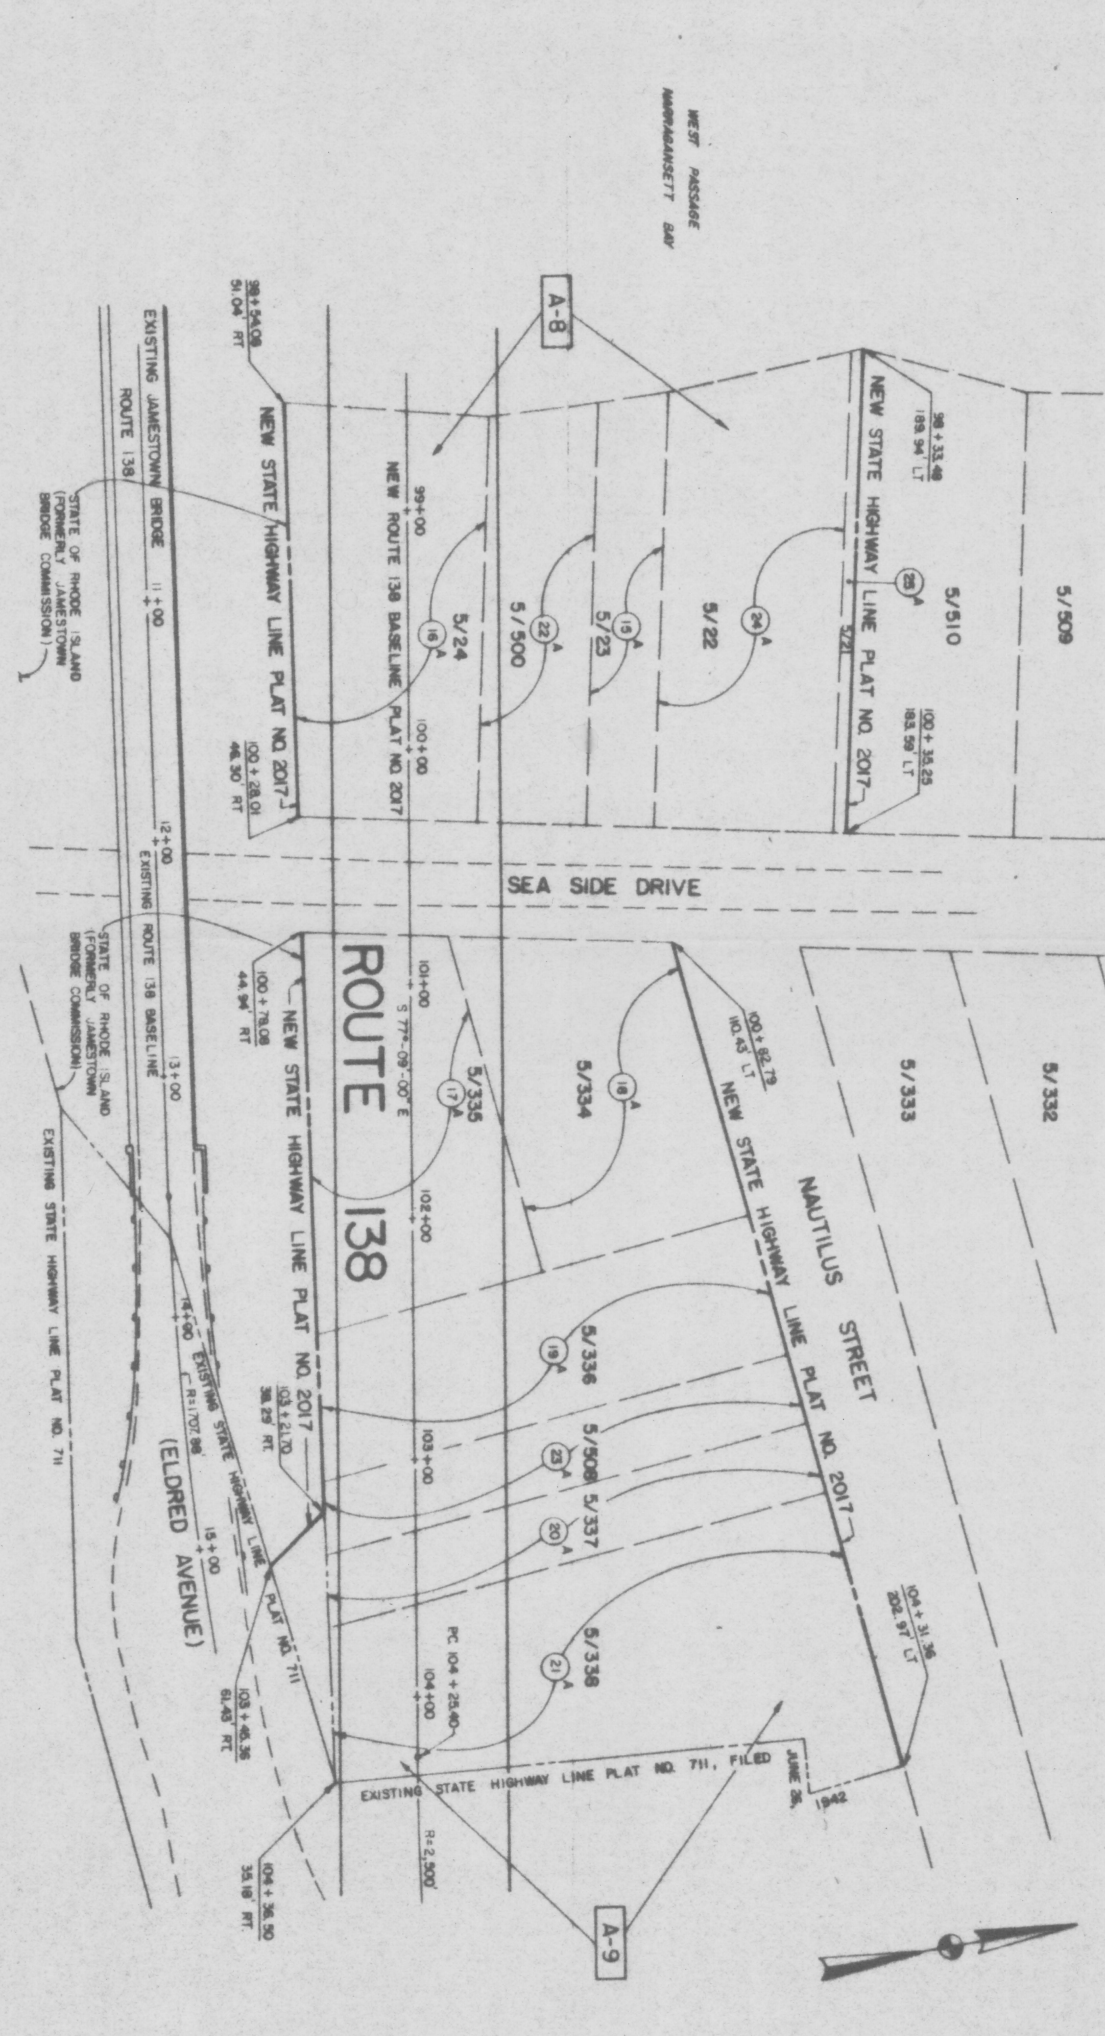

JAMESTOWN

COMPOSITE MAP

JAMESTOWN BRIDGE HIGHWAY APPROACHES  
 RHODE ISLAND ROUTE 138  
 NORTH KINGSTOWN AND JAMESTOWN, RHODE ISLAND

SCALE: 80 FEET PER INCH  
 SHEET 3 OF 5

PLAT NO. 2017