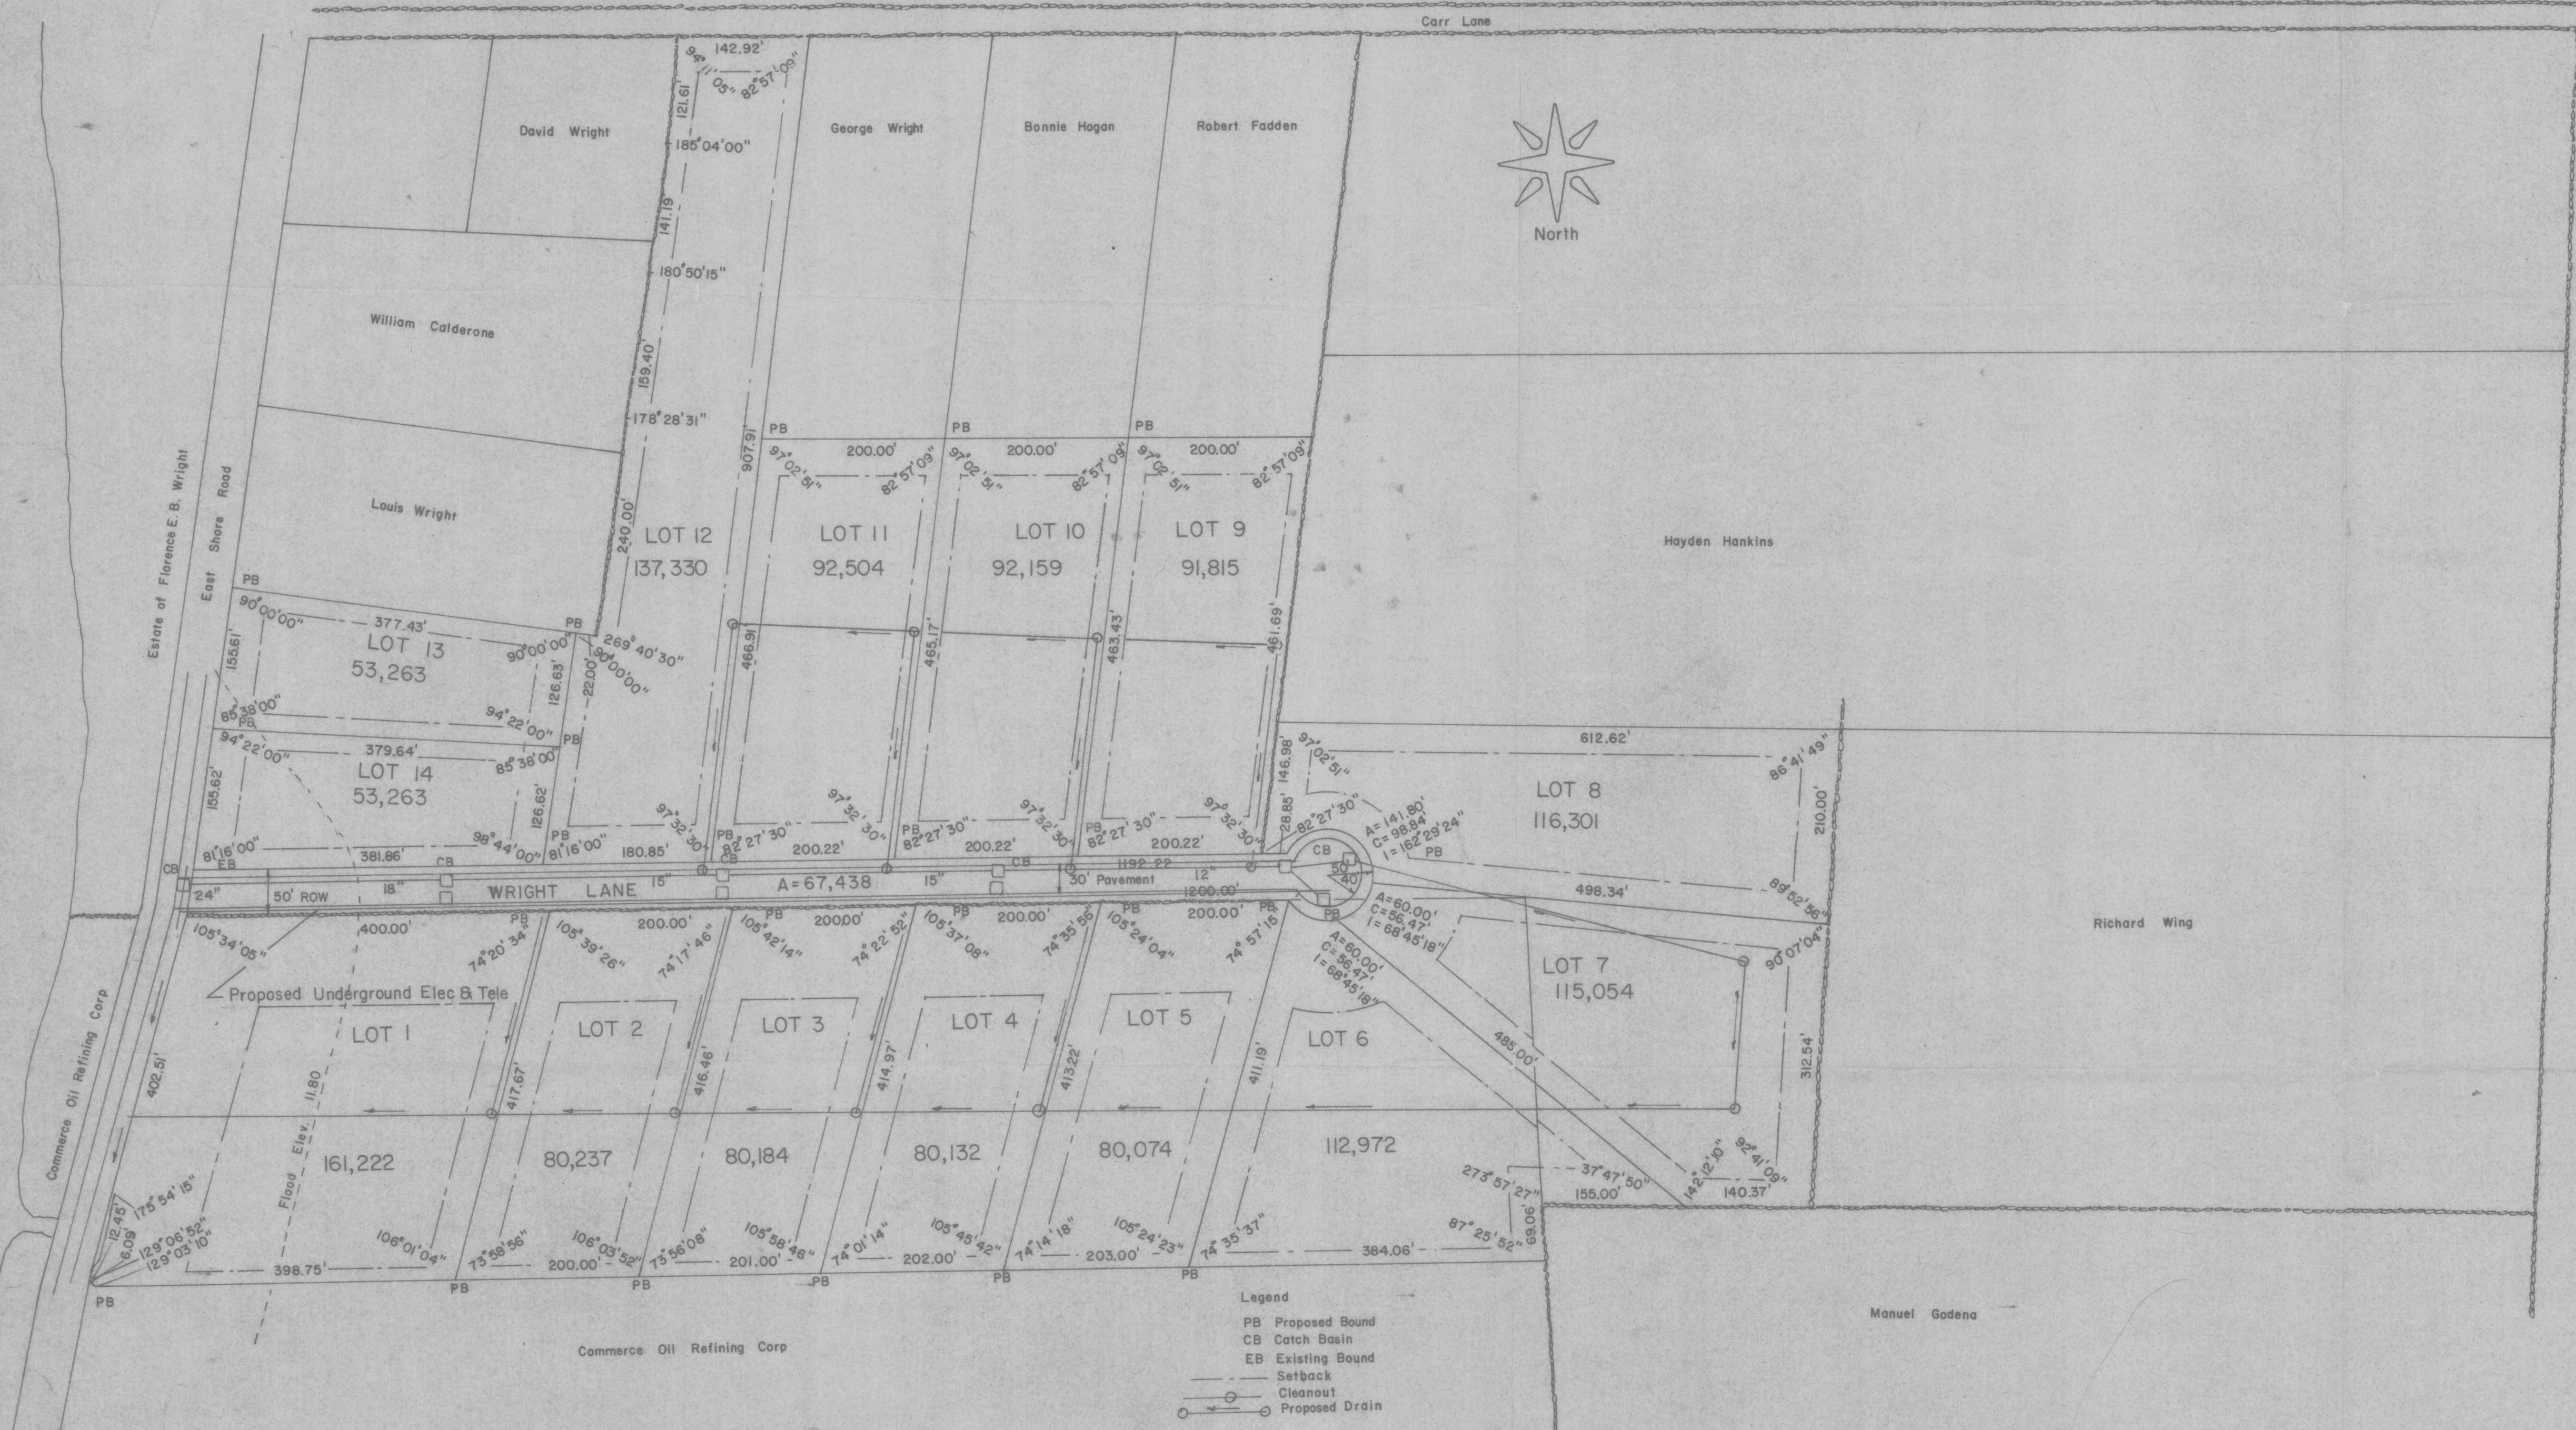

BAY VIEW PARK

Co-Owned by
 Commerce Oil Refining Corp
 &
 The Estate of Florence E. B. Wright
 32.5 Acres, 14 Lots
 Zoned M-1, RR, & R-40
 Designed by Peter L. Ryan, PE
 Preliminary Plat Filed 7/20/77
 Final Plat Filed 9/7/77