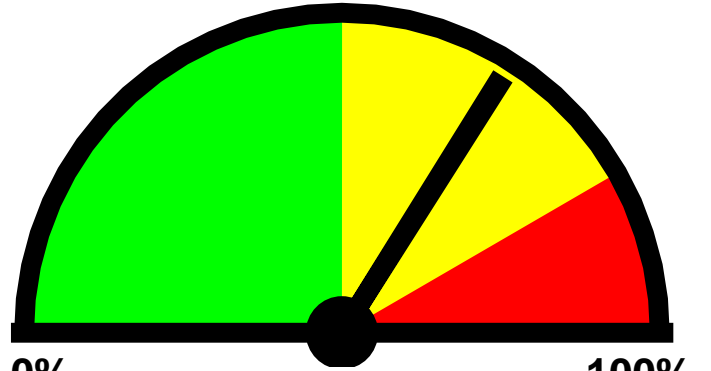

Analysis Dates:
 Tuesday, July 28, 2020-
 Monday, August 3, 2020

0% **100%**
Posted Speed Limit: 25 MPH
Percentage Above Limit: 68.1%
Enforcement Rating: **MEDIUM**

Data Summary:

Average # of vehicles per day: 1,690
 Average (mean) speed: 28 mph