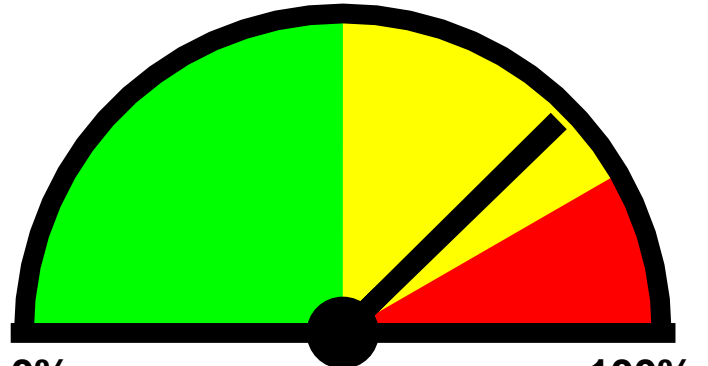

## Speed Enforcement Evaluator

**Location:**  
**Hamilton Ave**

**Total Percentage of Enforceable Violations**

**Closest Cross Street:**  
 Howland Ave

**Analysis Dates:**  
 Friday, June 26, 2020  
 Thursday, July 02, 2020