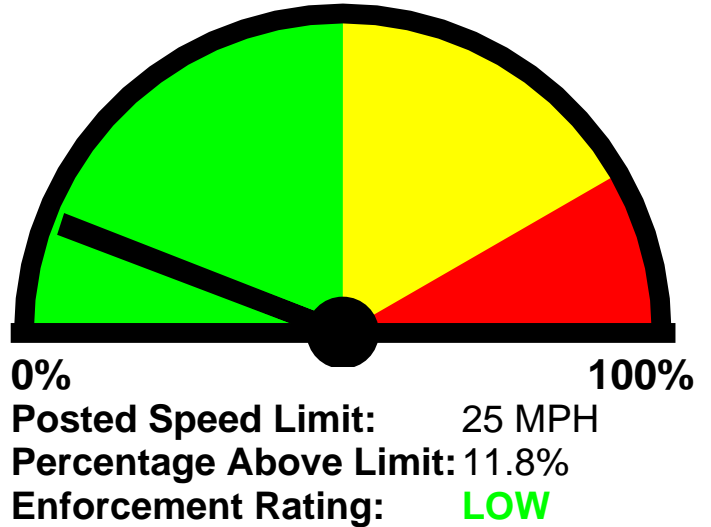

Jamestown Police Department

250 Conanicut Ave
 Jamestown, RI 02835
 (401) 423-1212

Speed Enforcement Evaluator

Location:
Bay View Drive

Total Percentage of Enforceable Violations

Closest Cross Street:
 Davis Street

Analysis Dates:
 Monday, August 29, 2016
 Sunday, September 04, 2016

Installed By:
 Sgt. Catlow

Combined

1-5	6-10	11-15	16-20	21-25	26-30	31-35	36-40	41-45	46-50	51-55	56-60	61-65	>65
2	60	389	937	860	263	31	1	1	2	0	0	0	4