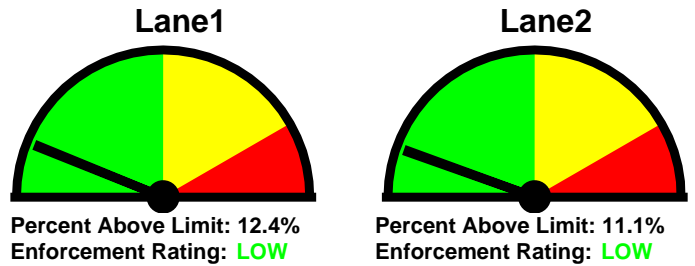

Jamestown Police Department

250 Conanicut Ave
 Jamestown, RI 02835
 (401) 423-1212

Speed Enforcement Evaluator

Location:
Bay View Drive

Total Percentage of Enforceable Violations

Closest Cross Street:
 Davis Street

Analysis Dates:
 Monday, August 29, 2016
 Sunday, September 04, 2016

Installed By:
 Sgt. Catlow

Combined

1-5	6-10	11-15	16-20	21-25	26-30	31-35	36-40	41-45	46-50	51-55	56-60	61-65	>65
2	60	389	937	860	263	31	1	1	2	0	0	0	4