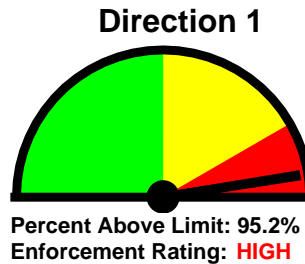

Analysis Dates:
 Friday, April 18, 2014
 Saturday, April 26, 2014

0% **100%**
Posted Speed Limit: 25 MPH
Percentage Above Limit: 96.3%
Enforcement Rating: **HIGH**

Installed By:

Requested By:

Combined

1-10	11-15	16-20	21-25	26-30	31-35	36-40	41-45	46-50	51-55	56-60	61-65	66-70	>70
4	47	61	92	186	897	1867	1574	607	169	31	5	8	21