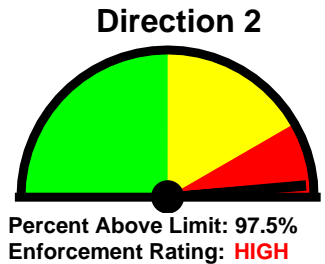

Analysis Dates:
 Friday, April 18, 2014
 Saturday, April 26, 2014

0% **100%**
Posted Speed Limit: 25 MPH
Percentage Above Limit: 96.3%
Enforcement Rating: **HIGH**

Installed By:

Requested By:

Combined

1-10	11-15	16-20	21-25	26-30	31-35	36-40	41-45	46-50	51-55	56-60	61-65	66-70	>70
4	47	61	92	186	897	1867	1574	607	169	31	5	8	21