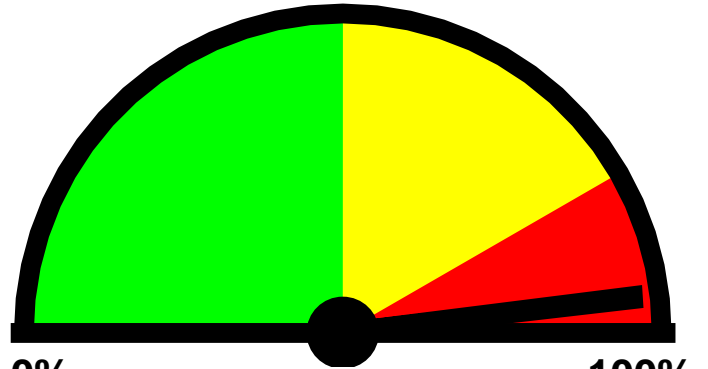

Analysis Dates:
 Friday, April 18, 2014
 Saturday, April 26, 2014

0% **100%**
Posted Speed Limit: 25 MPH
Percentage Above Limit: 96.3%
Enforcement Rating: **HIGH**

Installed By:

Requested By:

Combined

1-10	11-15	16-20	21-25	26-30	31-35	36-40	41-45	46-50	51-55	56-60	61-65	66-70	>70
4	47	61	92	186	897	1867	1574	607	169	31	5	8	21