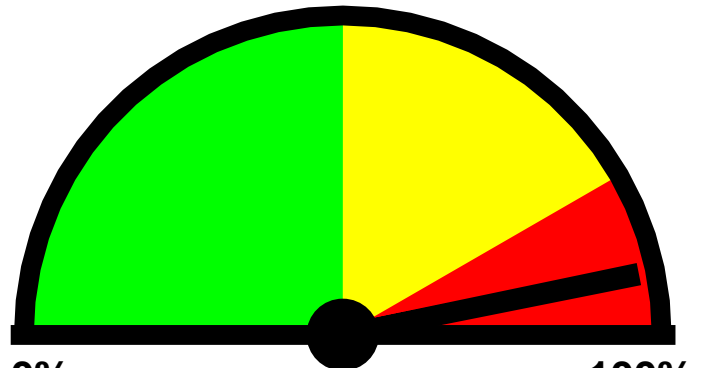

Analysis Dates:
 Tuesday, April 29, 2014
 Tuesday, May 06, 2014

Installed By:

Requested By:

0% **100%**
Posted Speed Limit: 25 MPH
Percentage Above Limit: 93.8%
Enforcement Rating: **HIGH**

Combined

1-5	6-10	11-15	16-20	21-25	26-30	31-35	36-40	41-45	46-50	51-55	56-60	61-65	>65
0	11	276	239	402	2168	5807	4600	1119	197	22	2	2	3