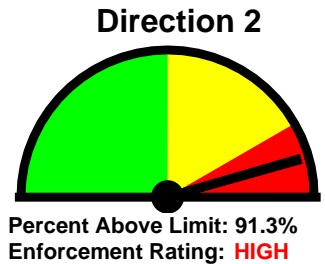

Analysis Dates:
 Tuesday, April 29, 2014
 Tuesday, May 06, 2014

Installed By:

Requested By:

0% **100%**
Posted Speed Limit: 25 MPH
Percentage Above Limit: 93.8%
Enforcement Rating: **HIGH**

Combined

1-5	6-10	11-15	16-20	21-25	26-30	31-35	36-40	41-45	46-50	51-55	56-60	61-65	>65
0	11	276	239	402	2168	5807	4600	1119	197	22	2	2	3