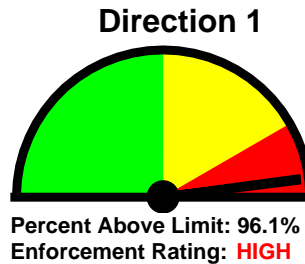

Analysis Dates:
 Tuesday, April 29, 2014
 Tuesday, May 06, 2014

Installed By:

Requested By:

0% **100%**
Posted Speed Limit: 25 MPH
Percentage Above Limit: 93.8%
Enforcement Rating: **HIGH**

Combined

1-5	6-10	11-15	16-20	21-25	26-30	31-35	36-40	41-45	46-50	51-55	56-60	61-65	>65
0	11	276	239	402	2168	5807	4600	1119	197	22	2	2	3