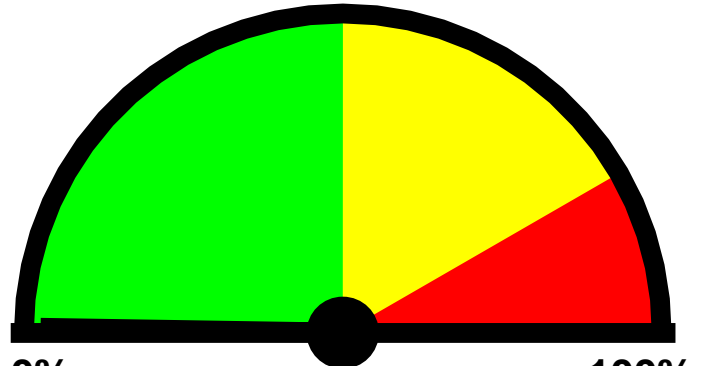

Jamestown Police Department

250 Conanicus Avenue
Jamestown, RI 02835
(401) 423-1212

Speed Enforcement Evaluator

Location:
Helm Street

Total Percentage of Enforceable Violations

Closest Cross Street:
Bow Street

Analysis Dates:
Tuesday, April 01, 2014
Wednesday, April 09, 2014

0% **100%**
Posted Speed Limit: 25 MPH
Percentage Above Limit: 0.5%
Enforcement Rating: **LOW**

Installed By:

Requested By: