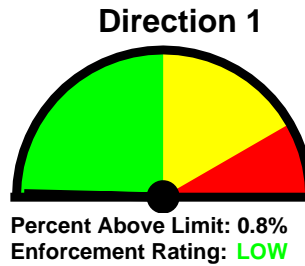

Analysis Dates:
 Tuesday, April 01, 2014
 Wednesday, April 09, 2014

0% **100%**
Posted Speed Limit: 25 MPH
Percentage Above Limit: 0.5%
Enforcement Rating: **LOW**

Installed By:

Requested By:

Combined

1-5	6-10	11-15	16-20	21-25	26-30	31-35	36-40	41-45	46-50	51-55	56-60	61-65	>65
10	22	273	1213	1510	678	81	1	0	1	4	0	0	16