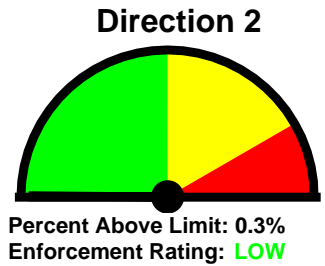

Analysis Dates:
 Tuesday, April 01, 2014
 Wednesday, April 09, 2014

0% **100%**
Posted Speed Limit: 25 MPH
Percentage Above Limit: 0.5%
Enforcement Rating: **LOW**

Installed By:

Requested By:

Combined

1-5	6-10	11-15	16-20	21-25	26-30	31-35	36-40	41-45	46-50	51-55	56-60	61-65	>65
10	22	273	1213	1510	678	81	1	0	1	4	0	0	16