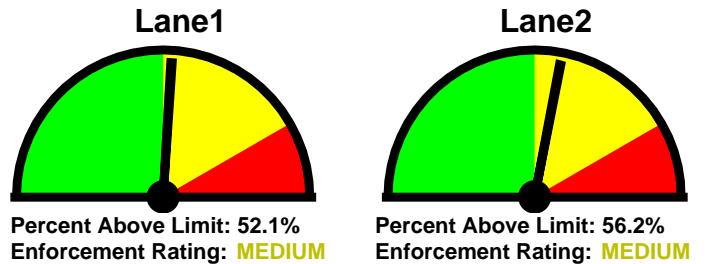

Jamestown Police Department

250 Conanicus Avenue
 Jamestown, RI 02835
 (401) 423-1212

Speed Enforcement Evaluator

Location:
East Shore Rd Pole #123

Total Percentage of Enforceable Violations

Closest Cross Street:
 Reservoir Circle

Analysis Dates:
 Monday, May 19, 2014
 Sunday, May 25, 2014

Installed By:

Requested By:

Combined

1-10	11-15	16-20	21-25	26-30	31-35	36-40	41-45	46-50	51-55	56-60	61-65	66-70	>70
17	36	62	218	988	3531	4072	1375	260	33	2	2	0	0