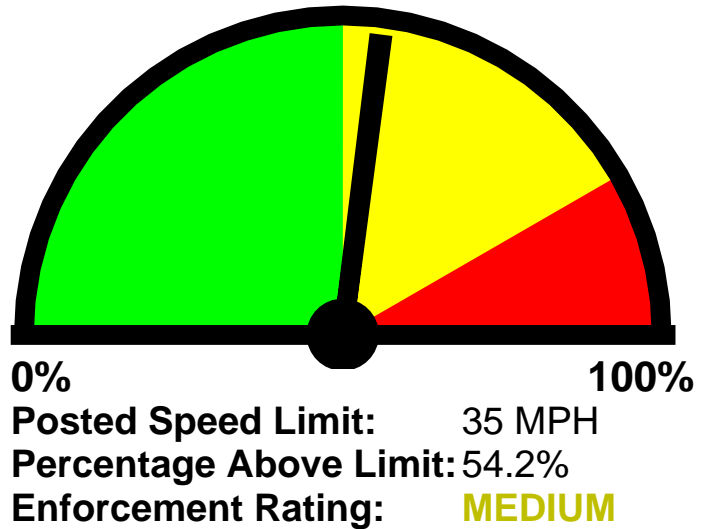

Jamestown Police Department

250 Conanicus Avenue
 Jamestown, RI 02835
 (401) 423-1212

Speed Enforcement Evaluator

Location:
East Shore Rd Pole #123

Total Percentage of Enforceable Violations

Closest Cross Street:
 Reservoir Circle

Analysis Dates:
 Monday, May 19, 2014
 Sunday, May 25, 2014

Installed By:

Requested By:

Combined

1-10	11-15	16-20	21-25	26-30	31-35	36-40	41-45	46-50	51-55	56-60	61-65	66-70	>70
17	36	62	218	988	3531	4072	1375	260	33	2	2	0	0