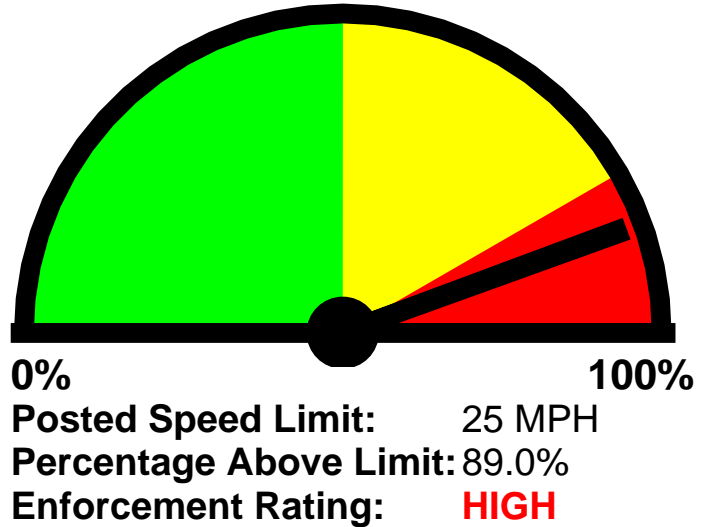

## Speed Enforcement Evaluator

**Location:**  
**East Shore Rd Pole #199**

**Total Percentage of Enforceable Violations**

**Closest Cross Street:**  
 America Way

**Analysis Dates:**  
 Tuesday, June 03, 2014  
 Wednesday, June 11, 2014

**Installed By:**

**Requested By:**

Combined

1-5	6-10	11-15	16-20	21-25	26-30	31-35	36-40	41-45	46-50	51-55	56-60	61-65	>65
4	44	140	82	205	752	1750	1029	267	22	4	2	1	17

85 percentile = 38

Direction 1

1-5	6-10	11-15	16-20	21-25	26-30	31-35	36-40	41-45	46-50	51-55	56-60	61-65	>65
4	35	104	51	148	482	1080	622	157	16	2	1	1	12