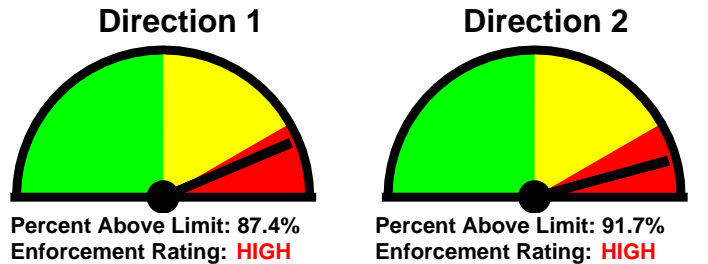

## Speed Enforcement Evaluator

**Location:**  
**East Shore Rd Pole #199**

**Total Percentage of Enforceable Violations**

**Closest Cross Street:**  
 America Way

**Analysis Dates:**  
 Tuesday, June 03, 2014  
 Wednesday, June 11, 2014

**Installed By:**

**Requested By:**

Combined

1-5	6-10	11-15	16-20	21-25	26-30	31-35	36-40	41-45	46-50	51-55	56-60	61-65	>65
4	44	140	82	205	752	1750	1029	267	22	4	2	1	17

85 percentile = 38

Direction 1

1-5	6-10	11-15	16-20	21-25	26-30	31-35	36-40	41-45	46-50	51-55	56-60	61-65	>65
4	35	104	51	148	482	1080	622	157	16	2	1	1	12