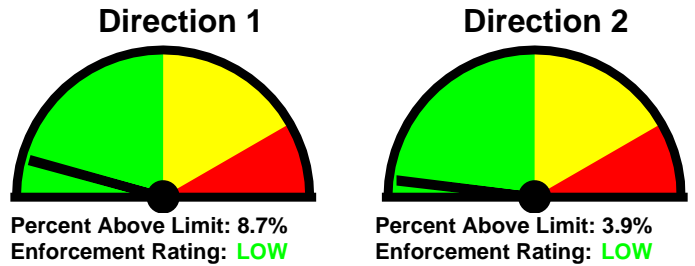

Analysis Dates:
 Thursday, July 02, 2015
 Friday, July 10, 2015

Installed By:
 Sgt. Mark Esposito

Combined

1-5	6-10	11-15	16-20	21-25	26-30	31-35	36-40	41-45	46-50	51-55	56-60	61-65	>65
5	43	304	637	304	58	15	2	0	1	1	0	0	13