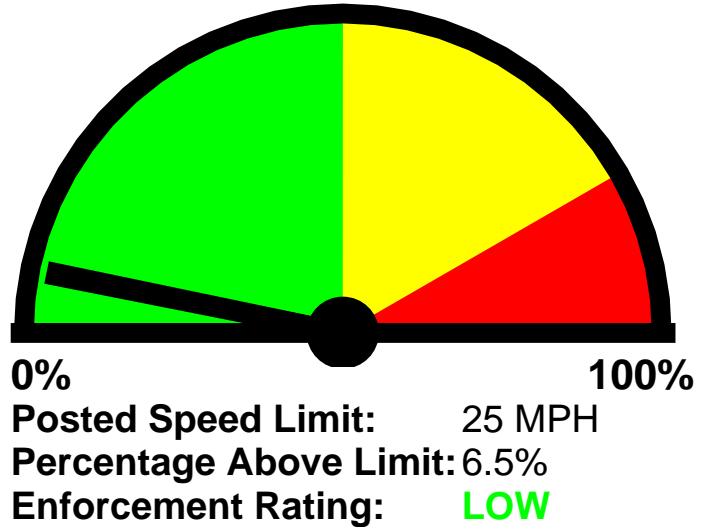

Jamestown Police Department

250 Conanicut Ave
Jamestown, RI 02835
(401) 423-1212

Speed Enforcement Evaluator

Location:
Windsor St

Total Percentage of Enforceable Violations

Closest Cross Street:
Clarke St

Analysis Dates:
Thursday, July 02, 2015
Friday, July 10, 2015

Installed By:
Sgt. Mark Esposito

Combined

1-5	6-10	11-15	16-20	21-25	26-30	31-35	36-40	41-45	46-50	51-55	56-60	61-65	>65
5	43	304	637	304	58	15	2	0	1	1	0	0	13

85 percentile = 22

Direction 1

1-5	6-10	11-15	16-20	21-25	26-30	31-35	36-40	41-45	46-50	51-55	56-60	61-65	>65
5	22	151	348	156	40	14	1	0	1	1	0	0	8

85 percentile = 22

Direction 2

1-5	6-10	11-15	16-20	21-25	26-30	31-35	36-40	41-45	46-50	51-55	56-60	61-65	>65
0	21	153	289	148	18	1	1	0	0	0	0	0	5

85 percentile = 22