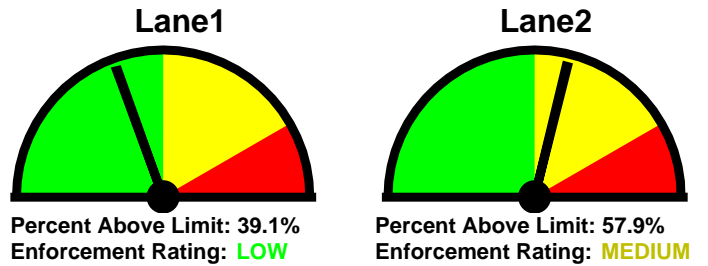

Jamestown Police Department

250 Conanicut Ave
 Jamestown, RI 02835
 (401) 423-1212

Speed Enforcement Evaluator

Location:
Spirketing St Pole #8

Total Percentage of Enforceable Violations

Closest Cross Street:
 Mizzen

Analysis Dates:
 Tuesday, January 12, 2016
 Monday, January 18, 2016

Installed By:
 Sgt. Catlow

Combined

1-5	6-10	11-15	16-20	21-25	26-30	31-35	36-40	41-45	46-50	51-55	56-60	61-65	>65
0	4	76	398	1128	1142	360	53	3	0	0	0	0	0