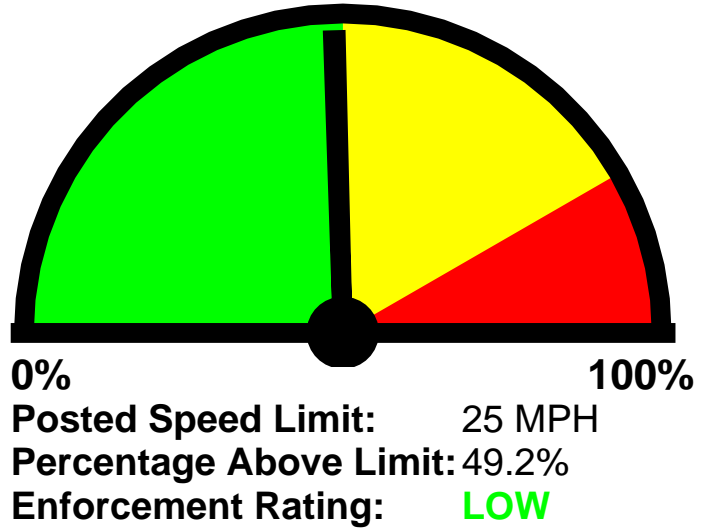

Jamestown Police Department

250 Conanicut Ave
 Jamestown, RI 02835
 (401) 423-1212

Speed Enforcement Evaluator

Location:
Spirketing St Pole #8

Total Percentage of Enforceable Violations

Closest Cross Street:
 Mizzen

Analysis Dates:
 Tuesday, January 12, 2016
 Monday, January 18, 2016

Installed By:
 Sgt. Catlow

Combined

1-5	6-10	11-15	16-20	21-25	26-30	31-35	36-40	41-45	46-50	51-55	56-60	61-65	>65
0	4	76	398	1128	1142	360	53	3	0	0	0	0	0