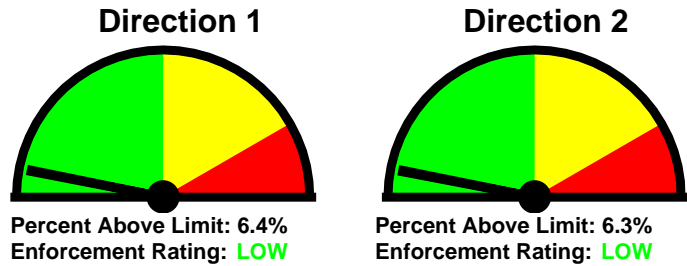

Analysis Dates:
 Tuesday, December 22, 2015
 Tuesday, December 29, 2015

Installed By:
 Sgt. Catlow

Requested By:
 Chief Mello

Combined

1-5	6-10	11-15	16-20	21-25	26-30	31-35	36-40	41-45	46-50	51-55	56-60	61-65	>65
0	54	318	829	449	81	11	6	1	0	0	0	0	13