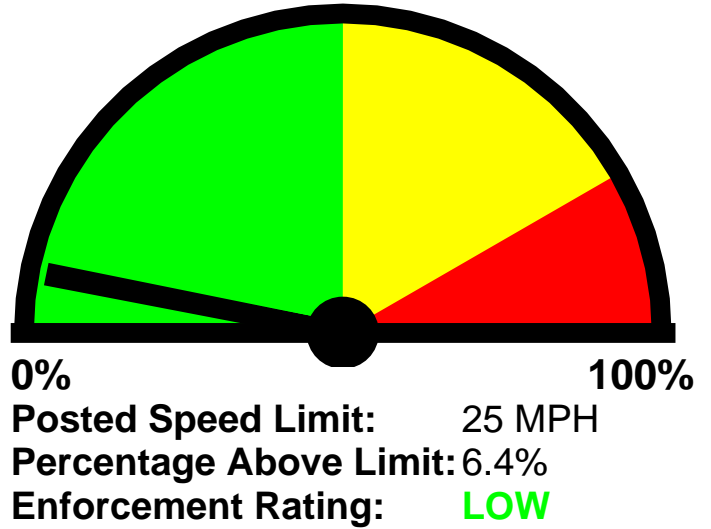

Jamestown Police Department

250 Conanicut Ave
 Jamestown, RI 02835
 (401) 423-1212

Speed Enforcement Evaluator

Location:
Knowles Ct

Total Percentage of Enforceable Violations

Closest Cross Street:
 Corronado St

Analysis Dates:
 Tuesday, December 22, 2015
 Tuesday, December 29, 2015

Installed By:
 Sgt. Catlow

Requested By:
 Chief Mello

Combined

1-5	6-10	11-15	16-20	21-25	26-30	31-35	36-40	41-45	46-50	51-55	56-60	61-65	>65
0	54	318	829	449	81	11	6	1	0	0	0	0	13