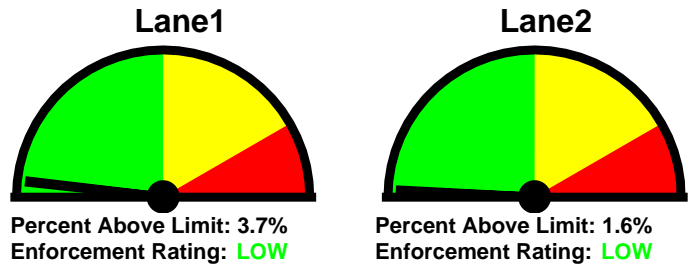

Jamestown Police Department

250 Conanicut Ave
Jamestown, RI 02835
(401) 423-1212

Speed Enforcement Evaluator

Location:
Grinnell St

Total Percentage of Enforceable Violations

Closest Cross Street:
Cross St

Analysis Dates:
Friday, June 05, 2015
Friday, June 12, 2015

Installed By:
Sgt. Mark Esposito

Combined

1-5	6-10	11-15	16-20	21-25	26-30	31-35	36-40	41-45	46-50	51-55	56-60	61-65	>65
4	87	481	615	164	12	12	0	0	0	0	0	0	14

85 percentile = 20

Lane1

1-5	6-10	11-15	16-20	21-25	26-30	31-35	36-40	41-45	46-50	51-55	56-60	61-65	>65
4	48	247	304	91	6	12	0	0	0	0	0	0	9

85 percentile = 20

Lane2

1-5	6-10	11-15	16-20	21-25	26-30	31-35	36-40	41-45	46-50	51-55	56-60	61-65	>65
0	39	234	311	73	6	0	0	0	0	0	0	0	5

85 percentile = 19