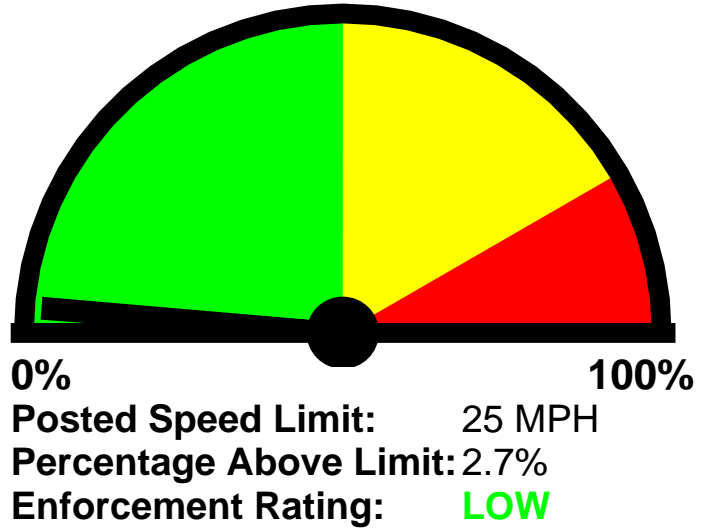

Analysis Dates:
 Friday, June 05, 2015
 Friday, June 12, 2015

Installed By:
 Sgt. Mark Esposito

Combined

1-5	6-10	11-15	16-20	21-25	26-30	31-35	36-40	41-45	46-50	51-55	56-60	61-65	>65
4	87	481	615	164	12	12	0	0	0	0	0	0	14